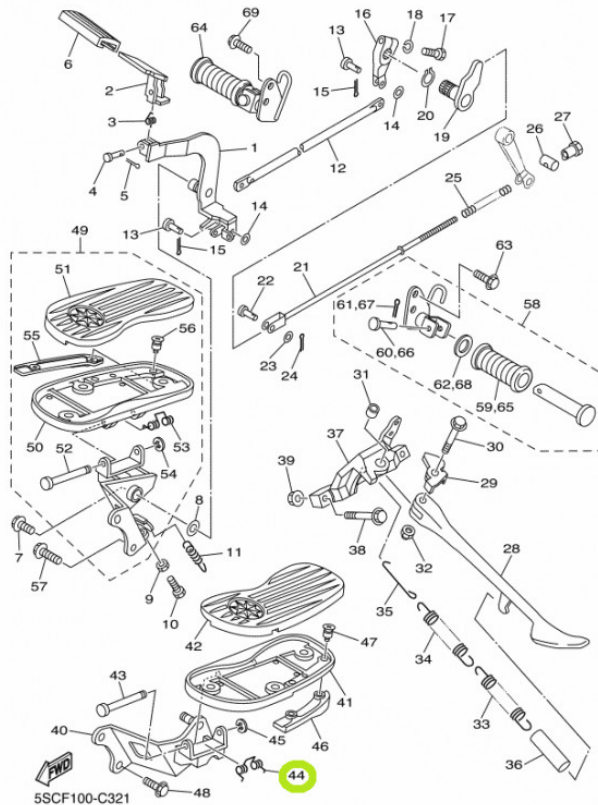

123mc.dk

Sælgers beskrivelse

Nyt passer på. 1996 ROYAL STAR - XVZ13A STAND & FOOTREST 1996 ROYAL STAR - XVZ13A STAND & FOOTREST 1996 ROYAL STAR - XVZ13A STAND & FOOTREST 1996 ROYAL STAR - XVZ13A STAND & FOOTREST 1996 ROYAL STAR TOUR CLASSIC - XVZ13AT STAND & FOOTREST 1996 ROYAL STAR TOUR CLASSIC - XVZ13AT STAND & FOOTREST 1996 ROYALSTAR - XVZ13A STAND & FOOTREST 1996 ROYALSTAR - XVZ13A STAND & FOOTREST 1996 ROYALSTAR TOUR CLASSIC - XVZ13AT STAND & FOOTREST 1996 ROYALSTAR TOUR CLASSIC - XVZ13AT STAND & FOOTREST 1996 ROYALSTAR TOUR CLASSIC - XVZ13AT STAND & FOOTREST 1997 ROYALSTAR - XVZ1300A STAND & FOOTREST 1997 ROYALSTAR - XVZ1300A STAND & FOOTREST 1998 ROYALSTAR - XVZ1300A STAND & FOOTREST 1998 ROYALSTAR - XVZ1300A STAND & FOOTREST 1999 ROYALSTAR - XVZ1300A STAND & FOOTREST 1999 ROYALSTAR - XVZ1300A STAND & FOOTREST 1999 ROYALSTAR VENTURE - XVZ13TF STAND & FOOTREST 1999 ROYALSTAR VENTURE - XVZ13TF STAND & FOOTREST 1999 Wild Star - XV1600A STAND & FOOTREST 1999 Wild Star - XV1600A STAND & FOOTREST 2000 DRAGSTAR 1100 CLASSIC - XVS1100A STAND & FOOTREST 2000 DRAGSTAR 1100 CLASSIC - XVS1100A STAND & FOOTREST 2000 ROYALSTAR - XVZ1300A STAND & FOOTREST 2000 ROYALSTAR - XVZ1300A STAND & FOOTREST 2000 ROYALSTAR VENTURE - XVZ13TF STAND & FOOTREST 2000 XV1600A WILDSTAR STAND & FOOTREST 2000 XV1600A WILDSTAR STAND & FOOTREST 2001 DRAGSTAR 1100 CLASSIC - XVS1100A STAND & FOOTREST 2001 DRAGSTAR 1100 CLASSIC - XVS1100A STAND & FOOTREST 2001 DRAGSTAR CLASSIC - XVS650A STAND & FOOTREST 2001 DRAGSTAR CLASSIC - XVS650A STAND & FOOTREST 2001 ROYALSTAR VENTURE - XVZ13TF STAND & FOOTREST 2001 ROYALSTAR VENTURE - XVZ13TF STAND & FOOTREST 2001 XV1600A STAND & FOOTREST 2002 DRAGSTAR 1100 CLASSIC - XVS1100A STAND & FOOTREST 2002 DRAGSTAR 1100 CLASSIC - XVS1100A STAND & FOOTREST 2002 DRAGSTAR CLASSIC - XVS650A STAND & FOOTREST 2002 DRAGSTAR CLASSIC - XVS650A STAND & FOOTREST 2002 Wild Star - XV1600A STAND & FOOTREST 2002 Wild Star - XV1600A STAND & FOOTREST 2003 DRAGSTAR 1100 CLASSIC - XVS1100A STAND & FOOTREST 2003 DRAGSTAR 1100 CLASSIC - XVS1100A STAND & FOOTREST 2004 DRAGSTAR CLASSIC - XVS650A SUPPORT & REPOSE PIED 2004 DRAGSTAR CLASSIC - XVS650A SUPPORT & REPOSE PIED 2005 DRAGSTAR 1100 CLASSIC - XVS1100A STAND & FOOTREST 2005 DRAGSTAR 1100 CLASSIC - XVS1100A STAND & FOOTREST 2005 DRAGSTAR CLASSIC - XVS650A STAND & FOOTREST 2005 DRAGSTAR CLASSIC - XVS650A STAND & FOOTREST 2005 DRAGSTAR CLASSIC - XVS650A STAND & FOOTREST 2005 DRAGSTAR CLASSIC - XVS650A STAND & FOOTREST