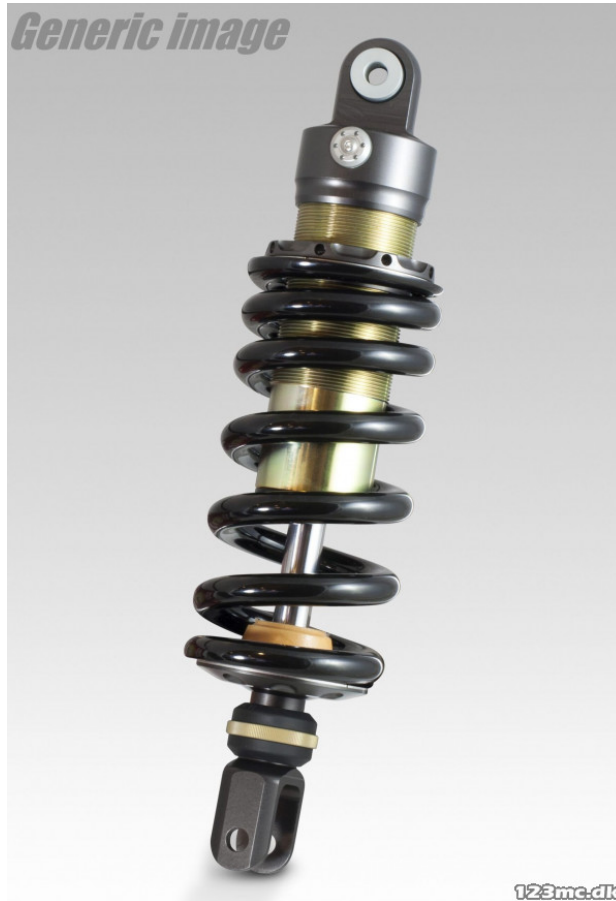

TIL SALG PÅ 123MC.DK

SÆLGER

Bike-Shoppen APS
GL. Skivevej 78 N
8800 Viborg

Email -
Telefon 21657252 / 86628355
CVR 26085004

ANNONCE

Hyperpro Bagdæmper til MT-09 Tracer (2015-2019)

Pris kr. 4.585 ,-

Passer til Yamaha Tracer 900

Sælgers beskrivelse

The 466 shock with a separation piston is a high quality replacement shock with manual preload adjustment and rebound adjustment with 50 clicks. Including a progressive spring and 16 mm damping rod. It provides better control, feedback, easier cornering, less braking distance, less tire wear and more. MT-09 Tracer (2015-2019), Passer til Yamaha MT-09 Tracer (14-17)