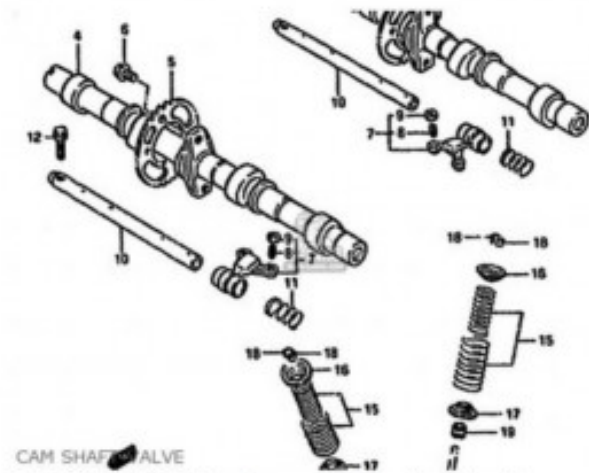

TIL SALG PÅ 123MC.DK

SÆLGER

Benny Havnbo

Email -

Telefon

4050 Skibby

ANNONCE

Cam shaft intake Suzuki

Pris kr. 1.200,-

CAMSHAFT, INTAKE

The 1271128A10 Camshaft, Intake can be ordered. Fits Suzuki. 12711-28A10 is the manufacturercode.

CAM SHAFT VALVE

The CAMSHAFT, INTAKE is shown as item 1-1 on the schematic.

Camshaft, Intake

fits: Suzuki
product number: 1271128A10
CMS product number: SU0006.4718

€ 269.50

1

add to cart

buy later

Login to see if this fits your machine

123mc.dk

Passer til Suzuki GSXR 750

Sælgers beskrivelse

Passer til Suzuki GSXR 750, Ny Suzuki Cam Shaft intake passer til flere modeller.