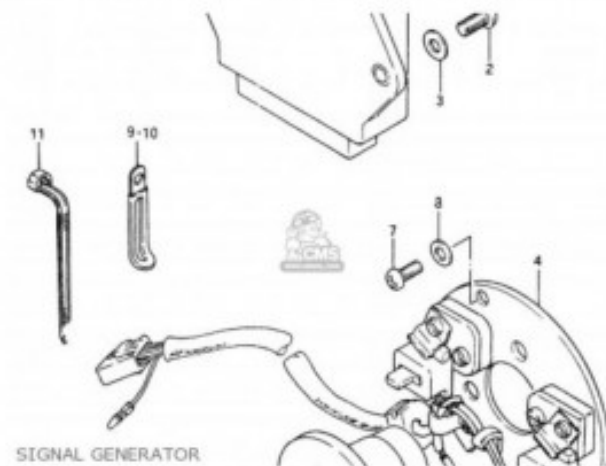

Pris kr. 2.200 ,-

cmsnl.com

IGNITER UNIT ASSEMBLY

The 3290031310 Igniter Unit Assembly can be ordered. Fits Suzuki. 32900-31310 is the manufacturercode.

SIGNAL GENERATOR

The IGNITER UNIT ASSEMBLY is shown as item 1 on the schematic.

Igniter Unit Assembly

fits: Suzuki

product number: 3290031310

number:

CMS product number: SU0012.4212

number:

DKK 5014.96 ,incl. 25% VAT

(€ 538.50)