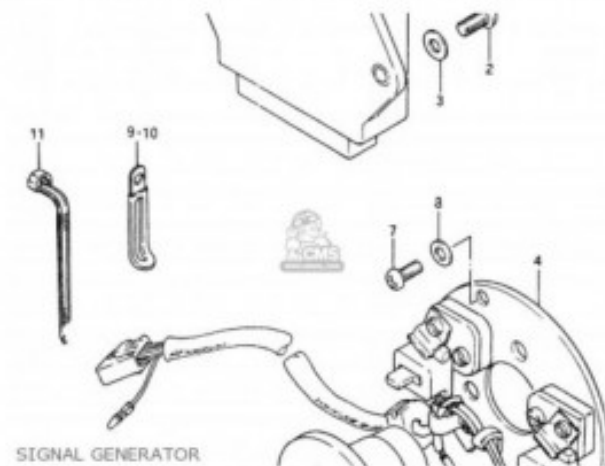

## IGNITER UNIT ASSEMBLY

The 3290031310 Igniter Unit Assembly can be ordered. Fits Suzuki. 32900-31310 is the manufacturercode.

SIGNAL GENERATOR  
The IGNITER UNIT ASSEMBLY is shown as item 1 on the schematic.