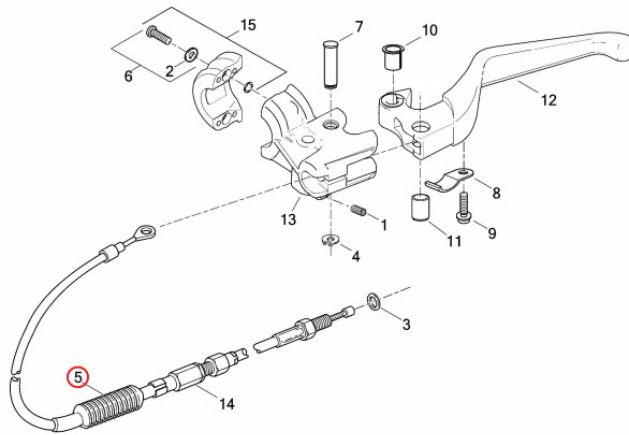

### 38630-88 BOOT,CLUTCH CABLE

Ring for pris

123mc.dk

Passer til Harley-Davidson

Sælgers beskrivelse

Passer til Harley-Davidson , Nyt passer på. Flere modeller fra årg. 85 > 2016 FLHP 1FHM ROAD KING POLICE TRANSMISSION BEARINGS AND COVERS 2016 FLHR 1FBM ROAD KING CLUTCH CONTROL (NON-FAIRING MODELS) 2016 FLHR 1FBM ROAD KING TRANSMISSION BEARINGS AND COVERS 2016 FLHRC 1FRM ROAD KING CLASSIC CLUTCH CONTROL (NON-FAIRING MODELS) 2016 FLHRC 1FRM ROAD KING CLASSIC TRANSMISSION BEARINGS AND COVERS 2016 FLS 1JRV SOFTAIL SLIM CLUTCH CONTROL - FLS, FLSTC, FLSTF, FLSTFB, FLSTN AND FXSB 2016 FLSTC 1BWV HERITAGE SOFTAIL CLASSIC CLUTCH CONTROL - FLS, FLSTC, FLSTF, FLSTFB, FLSTN AND FXSB 2016 FLSTF 1BXV FAT BOY CLUTCH CONTROL - FLS, FLSTC, FLSTF, FLSTFB, FLSTN AND FXSB 2016 FLSTF 1JNV FAT BOY LO CLUTCH CONTROL - FLS, FLSTC, FLSTF, FLSTFB, FLSTN AND FXSB 2016 FLSTN 1JDV SOFTAIL DELUXE CLUTCH CONTROL - FLS, FLSTC, FLSTF, FLSTFB, FLSTN AND FXSB 2016 FXDB 103 1GXM DYNA STREET BOB CLUTCH CONTROL 2016 FXDB 103 1GXM DYNA STREET BOB TRANSMISSION BEARINGS AND COVERS 2016 FXDB 1GX4 DYNA STREET BOB CLUTCH CONTROL 2016 FXDB 1GX4 DYNA STREET BOB TRANSMISSION BEARINGS AND COVERS 2016 FXDBC 103 1VDM DYNA STREET BOB LIMITED CLUTCH CONTROL 2016 FXDBC 103 1VDM DYNA STREET BOB LIMITED TRANSMISSION BEARINGS AND COVERS 2016 FXDBC 1VD4 DYNA STREET BOB LIMITED CLUTCH CONTROL 2016 FXDBC 1VD4 DYNA STREET BOB LIMITED TRANSMISSION BEARINGS AND COVERS 2016 FXDBP 103 1VAM DYNA STREET BOB CLUTCH CONTROL 2016 FXDBP 103 1VAM DYNA STREET BOB TRANSMISSION BEARINGS AND COVERS 2016 FXDF 103 1GYM DYNA FAT BOB CLUTCH CONTROL 2016 FXDF 103 1GYM DYNA FAT BOB TRANSMISSION BEARINGS AND COVERS 2016 FXDF 1GY4 DYNA FAT BOB CLUTCH CONTROL 2016 FXDF 1GY4 DYNA FAT BOB TRANSMISSION BEARINGS AND COVERS 2016 FXDL 103 1GNM DYNA LOW RIDER CLUTCH CONTROL 2016 FXDL 103 1GNM DYNA LOW RIDER TRANSMISSION BEARINGS AND COVERS 2016 FXDL 1GN4 DYNA LOW RIDER CLUTCH CONTROL 2016 FXDL 1GN4 DYNA LOW RIDER TRANSMISSION BEARINGS AND COVERS 2016 FXDLS 1GS8 DYNA LOW RIDER S CLUTCH CONTROL 2016 FXDLS 1GS8 DYNA LOW RIDER S TRANSMISSION BEARINGS AND COVERS 2016 FXDWG 103 1GPM DYNA WIDE GLIDE CLUTCH CONTROL 2016 FXDWG 103 1GPM DYNA WIDE GLIDE TRANSMISSION BEARINGS AND COVERS 2016 FXDWG 1GP4 DYNA WIDE GLIDE CLUTCH CONTROL 2016 FXDWG 1GP4 DYNA WIDE GLIDE TRANSMISSION BEARINGS AND COVERS 2016 FXSB 1BFV SOFTAIL BREAKOUT CLUTCH CONTROL - FLS, FLSTC, FLSTF, FLSTFB, FLSTN AND FXSB 2016 XL1200C 1CT3 SPORTSTER 1200 CUSTOM CLUTCH CONTROL 2016 XL1200CA 1LJ3 SPORTSTER 1200 CUSTOM LIMITED A CLUTCH CONTROL 2016 XL1200CB 1LK3 SPORTSTER 1200 CUSTOM LIMITED A CLUTCH CONTROL 2016 XL1200CP 1LH3 SPORTSTER 1200 CUSTOM (H-D1) CLUTCH CONTROL 2016 XL1200CX 1LM3 ROADSTER CLUTCH CONTROL 2016 XL1200T 1LL3 SUPERLOW 1200T CLUTCH CONTROL 2016 XL1200V 1LF3 SEVENTY-TWO CLUTCH CONTROL 2016 XL1200X 1LC3 FORTY-EIGHT CLUTCH CONTROL 2016 XL883L 4CR2 SUPERLOW 883 CLUTCH CONTROL 2016 XL883N 4LE2 IRON 883 CLUTCH CONTROL 2017 FLS 1JRV SLIM CLUTCH CONTROL - FLS, FLSTC, FLSTF, FLSTFB, FLSTN AND FXSB 2017 FLSTC 1BWV HERITAGE SOFTAIL CLASSIC CLUTCH CONTROL - FLS, FLSTC, FLSTF, FLSTFB, FLSTN AND FXSB 2017 FLSTF 1BXV FAT BOY CLUTCH CONTROL - FLS, FLSTC, FLSTF, FLSTFB, FLSTN AND FXSB 2017 FLSTFB 1JNV FAT BOY LO CLUTCH CONTROL - FLS, FLSTC, FLSTF, FLSTFB, FLSTN AND FXSB 2017 FLSTN 1JDV DELUXE CLUTCH CONTROL - FLS, FLSTC, FLSTF, FLSTFB, FLSTN AND FXSB 2017 FXDB 103 1GXM DYNA STREET BOB 103 CLUTCH CONTROL 2017 FXDB 103 1GXM DYNA STREET BOB 103 TRANSMISSION BEARINGS AND COVERS 2017 FXDB 1GX4 DYNA STREET BOB CLUTCH CONTROL 2017 FXDB 1GX4 DYNA STREET BOB TRANSMISSION BEARINGS AND COVERS 2017 FXDF 103 1GYM DYNA FAT BOB 103 CLUTCH CONTROL 2017 FXDF 103 1GYM DYNA FAT BOB 103 TRANSMISSION BEARINGS AND COVERS 2017 FXDF 1GY4 DYNA FAT BOB CLUTCH CONTROL 2017 FXDF 1GY4 DYNA FAT BOB TRANSMISSION BEARINGS AND COVERS 2017 FXDL 103 1GNM LOW RIDER 103 CLUTCH CONTROL 2017 FXDL 103 1GNM LOW RIDER 103 TRANSMISSION BEARINGS AND COVERS 2017 FXDL 1GN4 DYNA LOW RIDER CLUTCH CONTROL 2017 FXDL 1GN4 DYNA LOW RIDER TRANSMISSION BEARINGS AND COVERS 2017 FXDLS 1GS8 DYNA LOW RIDER S CLUTCH CONTROL 2017 FXDLS 1GS8 DYNA LOW RIDER S TRANSMISSION BEARINGS AND COVERS 2017 FXDWG 103 1GPM DYNA WIDE GLIDE 103 CLUTCH CONTROL 2017 FXDWG 103 1GPM DYNA WIDE GLIDE 103 TRANSMISSION BEARINGS AND COVERS 2017 FXSB 1BFV BREAKOUT CLUTCH CONTROL - FLS, FLSTC, FLSTF, FLSTFB, FLSTN AND FXSB 2017 XL1200C 1CT3 1200 CUSTOM CLUTCH CONTROL 2017 XL1200CB 1LK3 1200 CUSTOM LIMITED B CLUTCH CONTROL 2017 XL1200CX 1LM3 ROADSTER CLUTCH CONTROL 2017 XL1200T 1LL3 SUPERLOW 1200T CLUTCH CONTROL 2017 XL1200X 1LC3 FORTY-EIGHT CLUTCH CONTROL 2017 XL883L 4CR2 SUPERLOW CLUTCH CONTROL 2017 XL883N 4LE2 IRON 883 CLUTCH CONTROL 2018 XL1200C 1CT3 1200 CUSTOM CLUTCH CONTROL 2018 XL1200CX 1LM3 1200 ROADSTER CLUTCH CONTROL 2018 XL1200NS 1LP3 IRON 1200 CLUTCH CONTROL 2018 XL1200T 1LL3 SUPERLOW 1200T CLUTCH CONTROL 2018 XL1200X 1LC3 FORTY-EIGHT CLUTCH CONTROL 2018 XL1200X ANX 1LN3 FORTY-EIGHT ANNIVERSARY CLUTCH CONTROL 2018 XL1200XS 1LR3 FORTY-EIGHT SPECIAL CLUTCH CONTROL 2018 XL883L 4CR2 SUPERLOW CLUTCH CONTROL 2018 XL883N