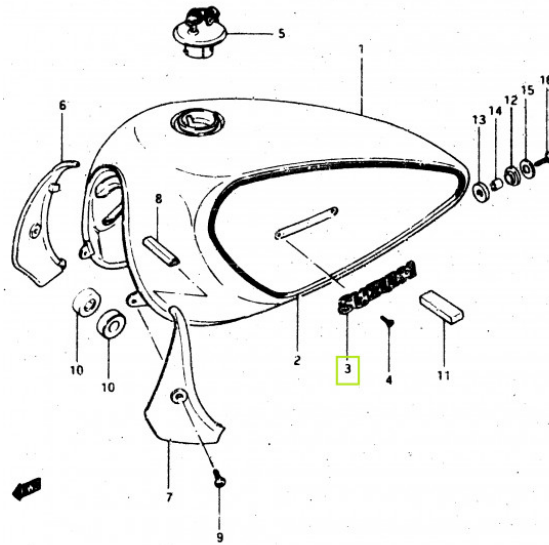

TIL SALG PÅ 123MC.DK

SÆLGER

Sydfyns MC Service
Møllevvej 19 Ulbølle
5762 Vester Skerninge

Email sydfynmc@mail.dk
Telefon 62241635 / 40377224
CVR 11524494

ANNONCE

68111-44200 EMBLEM FUEL TANK

Pris kr. 290,-

FIG. 45

G - 7

5017 F2

123mc.dk

Passer til Suzuki

Sælgers beskrivelse

Passer til Suzuki , NYT. Passer på. 1980 GS250 FUEL TANK (GS250TT) 1980 GS450 FUEL TANK (MODEL T) 1980 GSX400 FUEL TANK (GSX400LT) 1981 GS250 FUEL TANK (GS250TX) 1981 GS450 FUEL TANK (MODEL X : E22, E25) 1981 GS450 FUEL TANK (MODEL X) 1981 GSX400 FUEL TANK (GSX400LX) 1982 GS450 FUEL TANK (MODEL T) 1982 GS450 FUEL TANK (MODEL X : E22, E25) 1982 GS450 FUEL TANK (MODEL X)