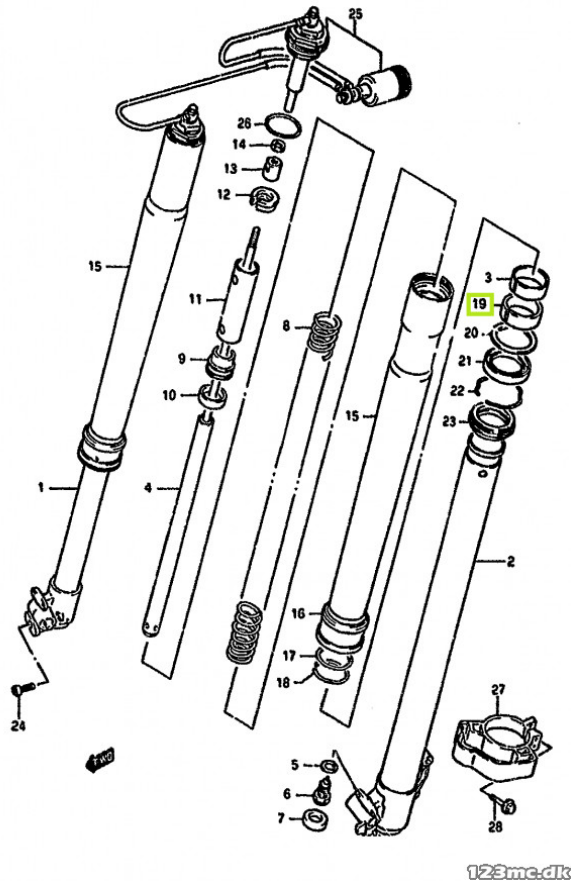

TIL SALG PÅ 123MC.DK

SÆLGER

Sydfyns MC Service
Møllevvej 19 Ulbølle
5762 Vester Skerninge

Email sydfynmc@mail.dk
Telefon 62241635 / 40377224
CVR 11524494

ANNONCE

51152-08D00 BUSH, GUIDE

Pris kr. 167,-

Passer til Suzuki

Sælgers beskrivelse

Passer til Suzuki, NYT. Passer på. 1991 TS200 FRONT DAMPER 1992 DR350 FRONT DAMPER (DR350SHN/SHP/SHR) 1992 DR350 FRONT DAMPER (DR350SHN/SHP/SHR) 1992 DR350 FRONT DAMPER (DR350SHN/SHP/SHR) 1992 GSX-R750 FRONT DAMPER (MODEL N/P) 1992 GSX-R750 FRONT DAMPER (MODEL N/P) 1992 RGV250 FRONT DAMPER (MODEL N/P/R/T) 1992 TS200 FRONT DAMPER 1993 DR350 FRONT DAMPER (DR350SHN/SHP/SHR) 1993 DR350 FRONT DAMPER (DR350SHN/SHP/SHR) 1993 DR350 FRONT DAMPER (DR350SHN/SHP/SHR) 1993 GSX-R750 FRONT DAMPER (MODEL N/P) 1993 GSX-R750 FRONT DAMPER (MODEL N/P) 1993 RGV250 FRONT DAMPER (MODEL N/P/R/T) 1993 TS200 FRONT DAMPER 1994 DR350 FRONT DAMPER (DR350SHN/SHP/SHR) 1994 DR350 FRONT DAMPER (DR350SHN/SHP/SHR) 1994 DR350 FRONT DAMPER (DR350SHN/SHP/SHR)