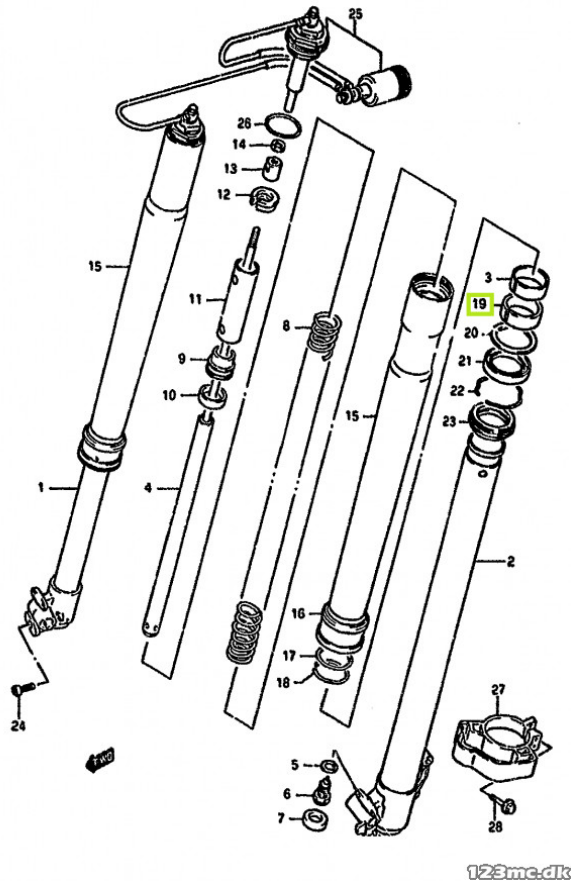

TIL SALG PÅ 123MC.DK

SÆLGER

Sydfyns MC Service
Møllevvej 19 Ulbølle
5762 Vester Skerninge

Email sydfynmc@mail.dk
Telefon 62241635 / 40377224
CVR 11524494

ANNONCE

51152-08D00 BUSH, GUIDE

Pris kr. 167,-

Passer til **Suzuki**

Sælgers beskrivelse

Passer til Suzuki , NYT. Passer på. 1991 TS200 FRONT DAMPER 1992 DR350 FRONT DAMPER (DR350SHN/SHP/SHR) 1992 DR350 FRONT DAMPER (DR350SHN/SHP/SHR) 1992 DR350 FRONT DAMPER (DR350SHN/SHP/SHR) 1992 GSX-R750 FRONT DAMPER (MODEL N/P) 1992 GSX-R750 FRONT DAMPER (MODEL N/P) 1992 RGV250 FRONT DAMPER (MODEL N/P/R/T) 1992 TS200 FRONT DAMPER 1993 DR350 FRONT DAMPER (DR350SHN/SHP/SHR) 1993 DR350 FRONT DAMPER (DR350SHN/SHP/SHR) 1993 DR350 FRONT DAMPER (DR350SHN/SHP/SHR) 1993 GSX-R750 FRONT DAMPER (MODEL N/P) 1993 GSX-R750 FRONT DAMPER (MODEL N/P) 1993 RGV250 FRONT DAMPER (MODEL N/P/R/T) 1993 TS200 FRONT DAMPER 1994 DR350 FRONT DAMPER (DR350SHN/SHP/SHR) 1994 DR350 FRONT DAMPER (DR350SHN/SHP/SHR) 1994 DR350 FRONT DAMPER (DR350SHN/SHP/SHR)