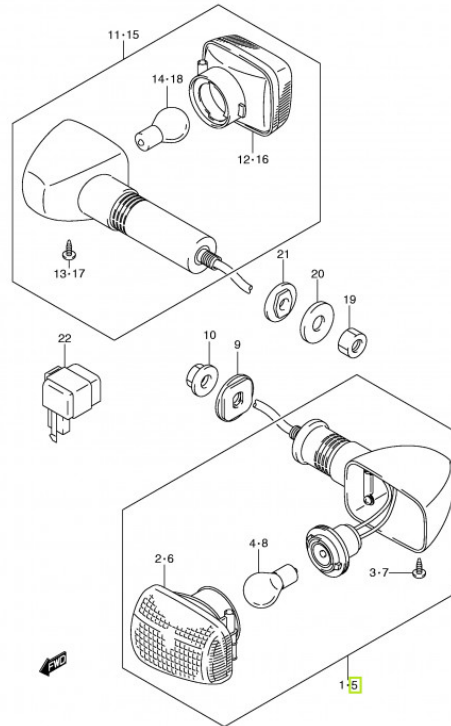

TIL SALG PÅ 123MC.DK

SÆLGER

Sydfyns MC Service
Møllevvej 19 Ulbølle
5762 Vester Skerninge

Email sydfynmc@mail.dk
Telefon 62241635 / 40377224
CVR 11524494

ANNONCE

35602-01D30 LAMP ASSY,FRONT

Pris kr. 437,-

FIG.33

GS500HL1 P24_033
TURNSIGNAL LAMP

123mc.dk

Passer til Suzuki

Sælgers beskrivelse

Passer til Suzuki , NYT. Passer på. 2004 GS500 TURNSIGNAL LAMP (GS500FK4/FUK4) 2004 GS500 TURNSIGNAL LAMP (GS500FK4/FUK4) 2004 GS500 TURNSIGNAL LAMP (GS500FK4/K5/K6) 2004 GS500 TURNSIGNAL LAMP (GS500K4/UK4) 2004 GS500 TURNSIGNAL LAMP (GS500K4/UK4) 2005 GS500 TURNSIGNAL LAMP (GS500FK4/K5/K6) 2005 GS500 TURNSIGNAL LAMP (GS500FK4/K5/K6/FUK4/K5/K6) 2005 GS500 TURNSIGNAL LAMP (GS500FK4/K5/K6/FUK4/K5/K6) 2005 GS500 TURNSIGNAL LAMP (GS500FK4/K5/K6/FUK4/K5/K6) 2005 GS500 TURNSIGNAL LAMP (GS500K4/K5/K6/UK4/K5/K6) 2005 GS500 TURNSIGNAL LAMP (GS500K4/K5/K6/UK4/K5/K6) 2005 GS500 TURNSIGNAL LAMP (GS500K4/K5/K6/UK4/K5/K6) 2006 GS500 TURNSIGNAL LAMP (GS500FK4/K5/K6) 2006 GS500 TURNSIGNAL LAMP (GS500FK4/K5/K6/FUK4/K5/K6) 2006 GS500 TURNSIGNAL LAMP (GS500FK4/K5/K6/FUK4/K5/K6) 2006 GS500 TURNSIGNAL LAMP (GS500K4/K5/K6/UK4/K5/K6) 2006 GS500 TURNSIGNAL LAMP (GS500K4/K5/K6/UK4/K5/K6) 2007 GS500 TURNSIGNAL LAMP (GS500FH P2, P19, P24, P54, GS500FM P19) 2007 GS500 TURNSIGNAL LAMP (GS500FH P2, P19, P24, P54, GS500FM P19) 2007 GS500 TURNSIGNAL LAMP (GS500FH P3, P28, P33, P95) 2007 GS500 TURNSIGNAL LAMP (GS500FH) 2007 GS500 TURNSIGNAL LAMP (GS500H P2, P19, P24, P54, GS500HU P19) 2007 GS500 TURNSIGNAL LAMP (GS500H P2, P19, P24, P54, GS500HU P19) 2007 GS500 TURNSIGNAL LAMP (GS500H) 2007 GS500 TURNSIGNAL LAMP (GS500H) 2008 GS500 TURNSIGNAL LAMP (GS500FH P2, P19, P24, P54, GS500FM P19) 2008 GS500 TURNSIGNAL LAMP (GS500FH P3, P28, P33, P95) 2008 GS500 TURNSIGNAL LAMP (GS500FH) 2008 GS500 TURNSIGNAL LAMP (GS500H P2, P19, P24, P54, GS500HU P19) 2008 GS500 TURNSIGNAL LAMP (GS500H) 2009 GS500 TURNSIGNAL LAMP (GS500FH) 2009 GS500 TURNSIGNAL LAMP (GS500H) 2010 GS500 TURNSIGNAL LAMP (GS500FH P3, P28, P33, P95) 2010 GS500 TURNSIGNAL LAMP (GS500FH) 2010 GS500 TURNSIGNAL LAMP (GS500H) 2011 GS500 TURNSIGNAL LAMP (GS500FH P3) 2011 GS500 TURNSIGNAL LAMP (GS500FH)