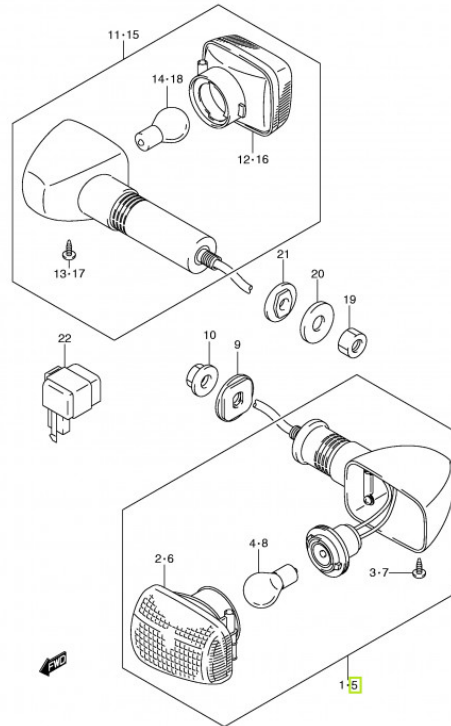

GS500HL1 P24_033
TURNSIGNAL LAMP

123mc.dk

Passer til Suzuki

Sælgers beskrivelse

Passer til Suzuki , NYT. Passer på. 2004 GS500 TURNSIGNAL LAMP (GS500FK4/FUK4) 2004 GS500 TURNSIGNAL LAMP (GS500FK4/FUK4) 2004 GS500 TURNSIGNAL LAMP (GS500FK4/K5/K6) 2004 GS500 TURNSIGNAL LAMP (GS500K4/UK4) 2004 GS500 TURNSIGNAL LAMP (GS500K4/UK4) 2005 GS500 TURNSIGNAL LAMP (GS500FK4/K5/K6) 2005 GS500 TURNSIGNAL LAMP (GS500FK4/K5/K6/FUK4/K5/K6) 2005 GS500 TURNSIGNAL LAMP (GS500FK4/K5/K6/FUK4/K5/K6) 2005 GS500 TURNSIGNAL LAMP (GS500FK4/K5/K6/FUK4/K5/K6) 2005 GS500 TURNSIGNAL LAMP (GS500K4/K5/K6/UK4/K5/K6) 2005 GS500 TURNSIGNAL LAMP (GS500K4/K5/K6/UK4/K5/K6) 2005 GS500 TURNSIGNAL LAMP (GS500K4/K5/K6/UK4/K5/K6) 2006 GS500 TURNSIGNAL LAMP (GS500FK4/K5/K6) 2006 GS500 TURNSIGNAL LAMP (GS500FK4/K5/K6/FUK4/K5/K6) 2006 GS500 TURNSIGNAL LAMP (GS500FK4/K5/K6/FUK4/K5/K6) 2006 GS500 TURNSIGNAL LAMP (GS500K4/K5/K6/UK4/K5/K6) 2006 GS500 TURNSIGNAL LAMP (GS500K4/K5/K6/UK4/K5/K6) 2007 GS500 TURNSIGNAL LAMP (GS500FH P2, P19, P24, P54, GS500FM P19) 2007 GS500 TURNSIGNAL LAMP (GS500FH P2, P19, P24, P54, GS500FM P19) 2007 GS500 TURNSIGNAL LAMP (GS500FH P3, P28, P33, P95) 2007 GS500 TURNSIGNAL LAMP (GS500FH) 2007 GS500 TURNSIGNAL LAMP (GS500H P2, P19, P24, P54, GS500HU P19) 2007 GS500 TURNSIGNAL LAMP (GS500H P2, P19, P24, P54, GS500HU P19) 2007 GS500 TURNSIGNAL LAMP (GS500H) 2007 GS500 TURNSIGNAL LAMP (GS500H) 2008 GS500 TURNSIGNAL LAMP (GS500FH P2, P19, P24, P54, GS500FM P19) 2008 GS500 TURNSIGNAL LAMP (GS500FH P3, P28, P33, P95) 2008 GS500 TURNSIGNAL LAMP (GS500FH) 2008 GS500 TURNSIGNAL LAMP (GS500H P2, P19, P24, P54, GS500HU P19) 2008 GS500 TURNSIGNAL LAMP (GS500H) 2009 GS500 TURNSIGNAL LAMP (GS500FH) 2009 GS500 TURNSIGNAL LAMP (GS500H) 2010 GS500 TURNSIGNAL LAMP (GS500FH P3, P28, P33, P95) 2010 GS500 TURNSIGNAL LAMP (GS500FH) 2010 GS500 TURNSIGNAL LAMP (GS500H) 2011 GS500 TURNSIGNAL LAMP (GS500FH P3) 2011 GS500 TURNSIGNAL LAMP (GS500FH)