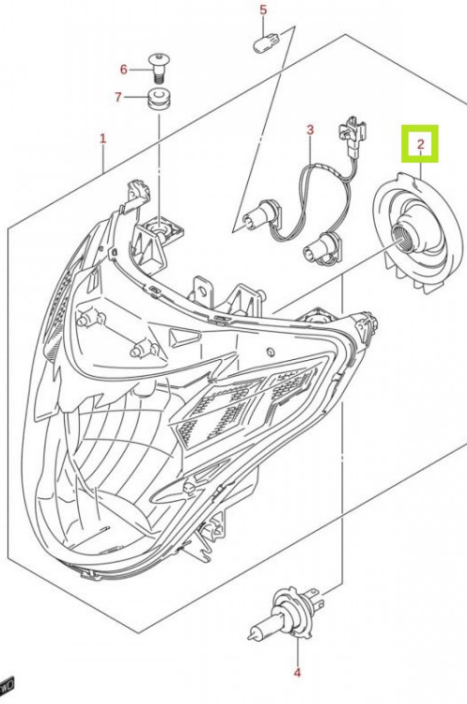

GSR750DLA_E21_333A
HEADLAMP

123mc.dk

Passer til **Suzuki**

Sælgers beskrivelse

Passer til Suzuki , NYT. Passer på. 2000 GSX-R750 HEADLAMP (E2,E19,E54,P37) 2000 GSX-R750 HEADLAMP (E2,E19,E54,P37) 2000 GSX-R750 HEADLAMP (E2,E19,E54,P37) 2001 GSX-R1000 HEADLAMP (E2,E19,U1E19,U2E19,P37) 2001 GSX-R1000 HEADLAMP (E2,E19,U1E19,U2E19,P37) 2001 GSX-R600 HEADLAMP (E2,E19,U1E19,U2E19,P37) 2001 GSX-R1000 HEADLAMP (E2,E19,U1E19,U2E19,P37) 2001 GSX-R600 HEADLAMP (E2,E19) 2001 GSX-R600U1 HEADLAMP (E2,E19) 2001 GSX-R600U2 HEADLAMP (E2,E19) 2001 GSX-R750 HEADLAMP (E2,E19,E54,P37) 2001 GSX-R750 HEADLAMP (E2,E19,E54,P37) 2001 GSX-R750 HEADLAMP (E2,E19,E54,P37) 2002 DL1000 HEADLAMP 2002 DL1000 HEADLAMP (E19,P37) 2002 GSX-R1000 HEADLAMP 2002 GSX-R1000 HEADLAMP (E2,E19,U1E19,U2E19,P37) 2002 GSX-R1000 HEADLAMP (E2,E19,U1E19,U2E19,P37) 2002 GSX-R600 HEADLAMP (E2,E19) 2002 GSX-R600U1 HEADLAMP (E2,E19) 2002 GSX-R600U2 HEADLAMP (E2,E19) 2002 GSX-R750 HEADLAMP (E2,E19,E54,P37) 2002 GSX-R750 HEADLAMP (E2,E19,E54,P37) 2002 GSX-R750 HEADLAMP (E2,E19,E54,P37) 2003 DL1000 HEADLAMP 2003 DL1000 HEADLAMP (E19,P37) 2003 GSX-R600 HEADLAMP (E2,E19) 2003 GSX-R600U2 HEADLAMP (E2,E19) 2003 GSX-R750 HEADLAMP (E2,E19,E54,P37) 2003 GSX-R750 HEADLAMP (E2,E19,E54,P37) 2003 SV1000 HEADLAMP (SV1000S E2/E19 SV1000S1/S2 E19) 2003 SV1000 HEADLAMP (SV1000S E2/E19 SV1000S1/S2 E19) 2003 SV1000 HEADLAMP (SV1000S E2/E19 SV1000S1/S22003 SV650 HEADLAMP (SEE NOTE) 2003 SV650 HEADLAMP (SV650SK3/SK4/SK5/SK6/SK7/SAK7 E24) 2003 SV650K3/HEADLAMP (SV650SK3/SK4/SK5/SK6/SK7/SAK7 E24) 2004 DL1000 HEADLAMP 2004 DL1000 HEADLAMP (E19,P37) 2004 DL650 HEADLAMP (E19) 2004 DL650 HEADLAMP (E19) 2004 DL650 HEADLAMP (E2) 2004 SV1000 HEADLAMP (SV1000S E2/E19 SV1000S1/S2 E19) 2004 SV1000 HEADLAMP (SV1000S E2/E19 SV1000S1/S2 E19) 2004 SV1000 HEADLAMP (SV1000S E2/E19 SV1000S1/S2 E19) 2004 SV650 HEADLAMP (SEE NOTE) 2004 SV650 HEADLAMP (SV650SK3/SK4/SK5/SK6/SK7/SAK7 E24) 2004 SV650K4/ HEADLAMP (SV650SK3/SK4/SK5/SK6/SK7/SAK7) 2005 DL1000 HEADLAMP 2005 DL1000 HEADLAMP (E19,P37) 2005 DL650 HEADLAMP (E19) 2005 DL650 HEADLAMP (E19) 2005 DL650 HEADLAMP (E2) 2005 DL650 HEADLAMP (E2) 2005 SV1000 HEADLAMP (SV1000S E2/E19 SV1000S1/S2 E19) 2005 SV1000 HEADLAMP (SV1000S E2/E19 SV1000S1/S2 E19) 2005 SV1000 HEADLAMP (SV1000S E2/E19 SV1000S1/S2 E19) 2005 SV650 HEADLAMP (SEE NOTE) 2005 SV650 HEADLAMP (SV650SK3/SK4/SK5/SK6/SK7/SAK7 E24) 2005 SV650K5/ HEADLAMP (SV650SK3/SK4/SK5/SK6/SK7/SAK7) 2006 DL1000 HEADLAMP 2006 DL1000 HEADLAMP (E19,P37) 2006 DL650 HEADLAMP (E19) 2006 DL650 HEADLAMP (E19) 2006 DL650 HEADLAMP (E2) 2006 DL650 HEADLAMP (E2) 2006 GSR600 HEADLAMP 2006 GSR600 HEADLAMP 2006 SV1000 HEADLAMP (SV1000 S/S1/S2) 2006 SV1000 HEADLAMP (SV1000 S/S1/S2) 2006 SV1000 HEADLAMP (SV1000 S/S1/S2) 2006 SV1000 HEADLAMP (SV1000 S/S1/S2) 2006 SV1000 HEADLAMP (SV650SK3/SK4/SK5/SK6/SK7/SAK7) 2007 DL1000 HEADLAMP 2007 DL1000 HEADLAMP (E19/P37) 2007 DL1000 HEADLAMP (E2) 2007 DL650 HEADLAMP 2007 DL650 HEADLAMP 2007 DL650 HEADLAMP (E2/E19/P37) 2007 DL650 HEADLAMP (E2/E19/P37) 2007 DL650 HEADLAMP (E2/E19/P37) 2007 GSR600 HEADLAMP 2007 GSR600 HEADLAMP (SV1000 S/S1/S2) 2007 SV1000 HEADLAMP (SV1000S) 2007 SV650 HEADLAMP (SEE NOTE) 2007 SV650 HEADLAMP (SEE NOTE) 2007 SV650 HEADLAMP (SEE NOTE) 2007 SV650 HEADLAMP (SV650SK3/SK4/SK5/SK6/SK7/SAK7 E24) 2007 SV650 HEADLAMP (SV650SK3/SK4/SK5/SK6/SK7/SAK7 E24) 2007 SV650AK7/ HEADLAMP (SV650SK3/SK4/SK5/SK6/SK7/SAK7) 2007 SV650K7/ HEADLAMP (SV650SK3/SK4/SK5/SK6/SK7/SAK7) 2008 DL1000 HEADLAMP 2008 DL1000 HEADLAMP (E19/P37) 2008 DL1000 HEADLAMP (E2) 2008 DL650 HEADLAMP 2008 DL650 HEADLAMP 2008 DL650 HEADLAMP (E2/E19/P37) 2008 DL650 HEADLAMP (E2/E19/P37) 2008 DL650 HEADLAMP (E2/E19/P37) 2008 DL650 HEADLAMP (E2/E19/P37) 2008 GSR600 HEADLAMP 2008 GSR600 HEADLAMP 2008 GSR600 HEADLAMP 2008 GSR600 HEADLAMP 2008 SV650 HEADLAMP (SEE NOTE) 2008 SV650 HEADLAMP (SV650SK8/SAK8/SK9/SAK9/SLO/SALO) 2008 SV650 HEADLAMP (SV650SK8/SK9/SAK8/SLO/SALO/SULO E24) 2008 SV650 HEADLAMP (SV650SK8/SK9/SAK8/SLO/SALO/SULO E24) 2009 DL1000 HEADLAMP 2009 DL1000 HEADLAMP (E19/P37) 2009 DL1000 HEADLAMP (E2) 2009 DL650 HEADLAMP 2009 DL650 HEADLAMP 2009 DL650 HEADLAMP (E2/E19/P37) 2009 DL650 HEADLAMP (E2/E19/P37) 2009 DL650 HEADLAMP (E2/E19/P37) 2009 DL650 HEADLAMP (E2/E19/P37) 2009 GSR600 HEADLAMP 2009 GSR600 HEADLAMP 2009 GSR600 HEADLAMP 2009 SFV650 HEADLAMP 2009 SFV650 HEADLAMP 2009 SFV650 HEADLAMP 2009 SFV650 HEADLAMP 2009 SV650 HEADLAMP (SEE NOTE) 2009 SV650 HEADLAMP (SEE NOTE) 2009 SV650 HEADLAMP (SEE NOTE) 2009 SV650 HEADLAMP (SV650SK8/SAK8/SK9/SAK9/SLO/SALO) 2009 SV650 HEADLAMP (SV650SK8/SA