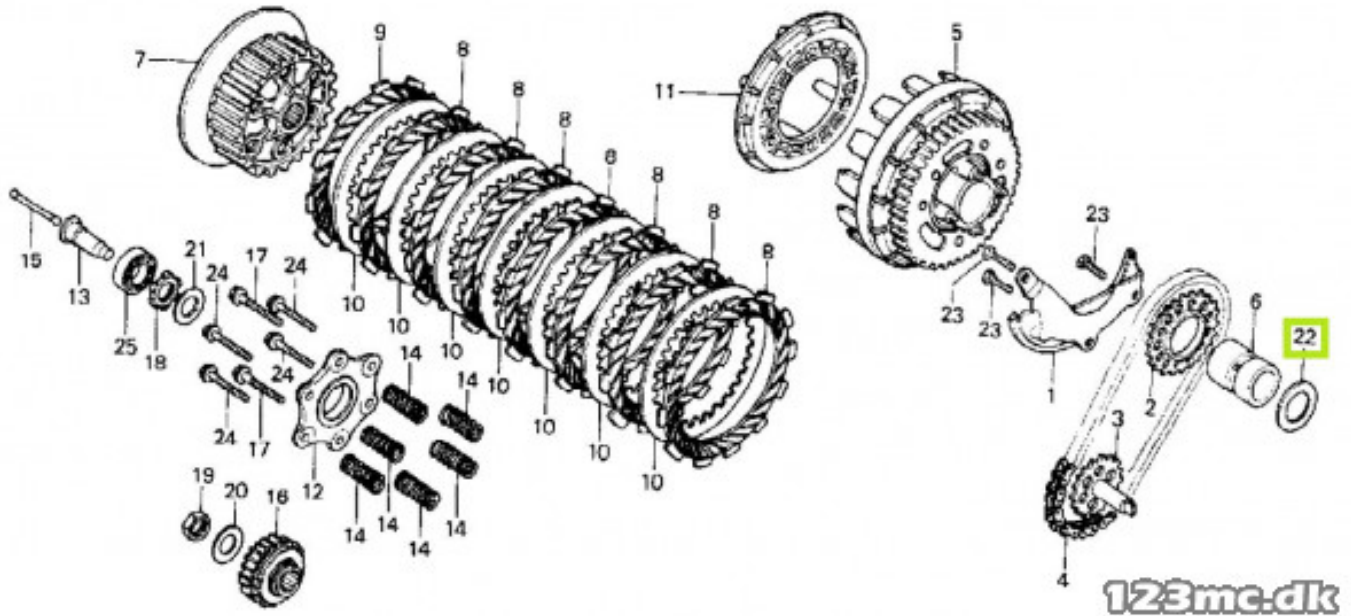

TIL SALG PÅ 123MC.DK

SÆLGER

Sydfyns MC Service
Møllevvej 19 Ulbølle
5762 Vester Skerninge

Email sydfynmc@mail.dk
Telefon 62241635 / 40377224
CVR 11524494

ANNONCE

90458-422-000 WASHR,THRUST,30.1

Ring for pris

Passer til **Honda**

Sælgers beskrivelse

Passer til Honda , Nyt. Passer på. 1987 TRX350DH E / MM SUL E-9 GENERATOR 1987 TRX350DH E / SUL E-9 GENERATOR 1987 TRX350H C / MK E-9 GENERATOR 1987 TRX350H C / MM E-9 GENERATOR 1987 TRX350H U / MK E-9 GENERATOR 1987 TRX350H U / MM E-9 GENERATOR 1988 ATC250ESJ E E-9 GENERATOR 1988 ATC250ESJ ED E-9 GENERATOR 1988 ATC250ESJ U E-9 GENERATOR 1988 TRX350DJ E / SUL E-9 GENERATOR 1988 TRX350DJ ED / SUL E-9 GENERATOR 1988 TRX350J U E-9 GENERATOR 1989 TRX350DK E / SUL E-9 GENERATOR 1989 TRX350DK ED / SUL E-9 GENERATOR 1989 TRX350K CM E-9 GENERATOR 1990 TRX350L C E-9 GENERATOR 1991 TRX350M C / SUL E-9 GENERATOR 1992 TRX350N C / SUL E-9 GENERATOR