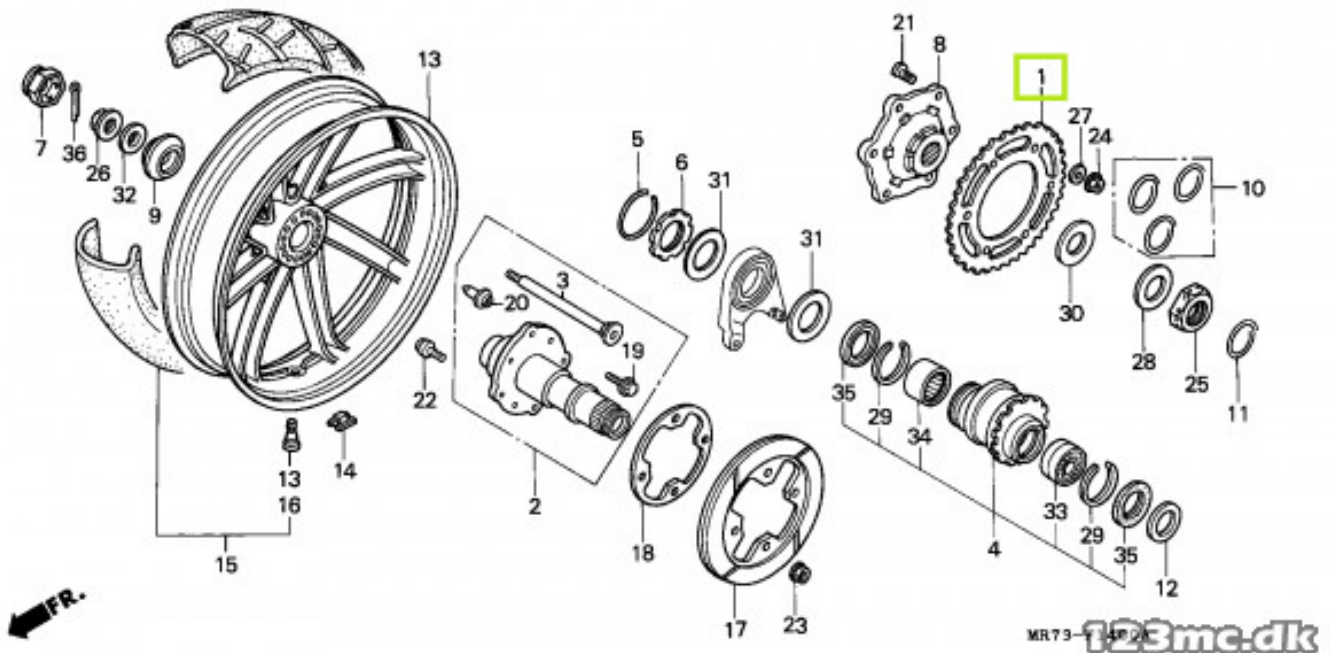

Passer til Honda

Sælgers beskrivelse

Passer til Honda , NYT. Passer på. 1988 VFR750RJ B F-14 REAR WHEEL 1988 VFR750RJ E F-14 REAR WHEEL 1988 VFR750RJ ED F-14 REAR WHEEL 1988 VFR750RJ F / YB F-14 REAR WHEEL 1988 VFR750RJ G F-14 REAR WHEEL 1988 VFR750RJ SP F-14 REAR WHEEL 1989 VFR750RK B F-14 REAR WHEEL 1989 VFR750RK E F-14 REAR WHEEL 1989 VFR750RK ED F-14 REAR WHEEL 1989 VFR750RK G F-14 REAR WHEEL 1989 VFR750RK SP F-14 REAR WHEEL 1990 VFR400R3L E F-13 REAR WHEEL 1990 VFR750RL E F-14 REAR WHEEL 1991 VFR400R3M E F-13 REAR WHEEL 1991 VFR400R3M F / YB F-13 REAR WHEEL 1991 VFR400R3M G F-13 REAR WHEEL