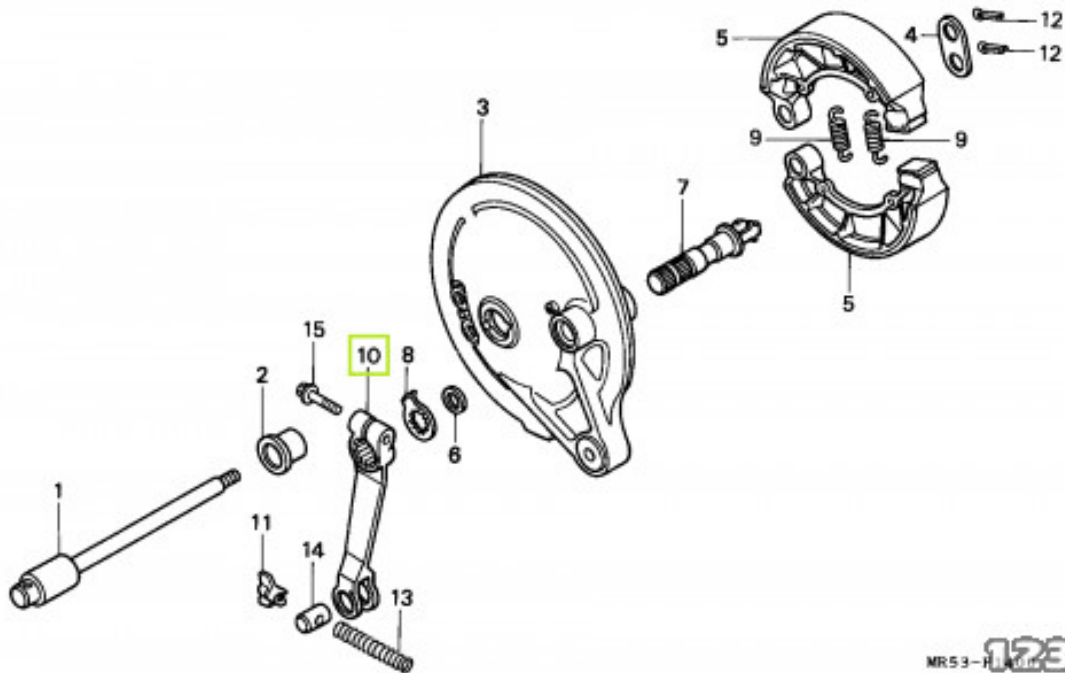

Pris kr. 341 ,-

Passer til Honda

Sælgers beskrivelse

Passer til Honda , NYT. Passer på 1974 CB500 K3 REAR BREAK PANEL 1975 CB500 K3 REAR BREAK PANEL 1976 CB500 K3 REAR BREAK PANEL 1977 CB550 K3 REAR BREAK PANEL 1978 CB550 K3 REAR BREAK PANEL 1978 CB550 K4 REAR BREAK PANEL 1979 CB550 K4 REAR BREAK PANEL 1982 CB650SC REAR BRAKE PANEL 1983 CB650SC REAR BRAKE PANEL 1989 PC800K F / YB F-14 REAR BRAKE PANEL 1989 PC800K IT F-14 REAR BRAKE PANEL 1990 PC800L IT F-14 REAR BRAKE PANEL 1996 PC800 F-14 REAR BRAKE PANEL