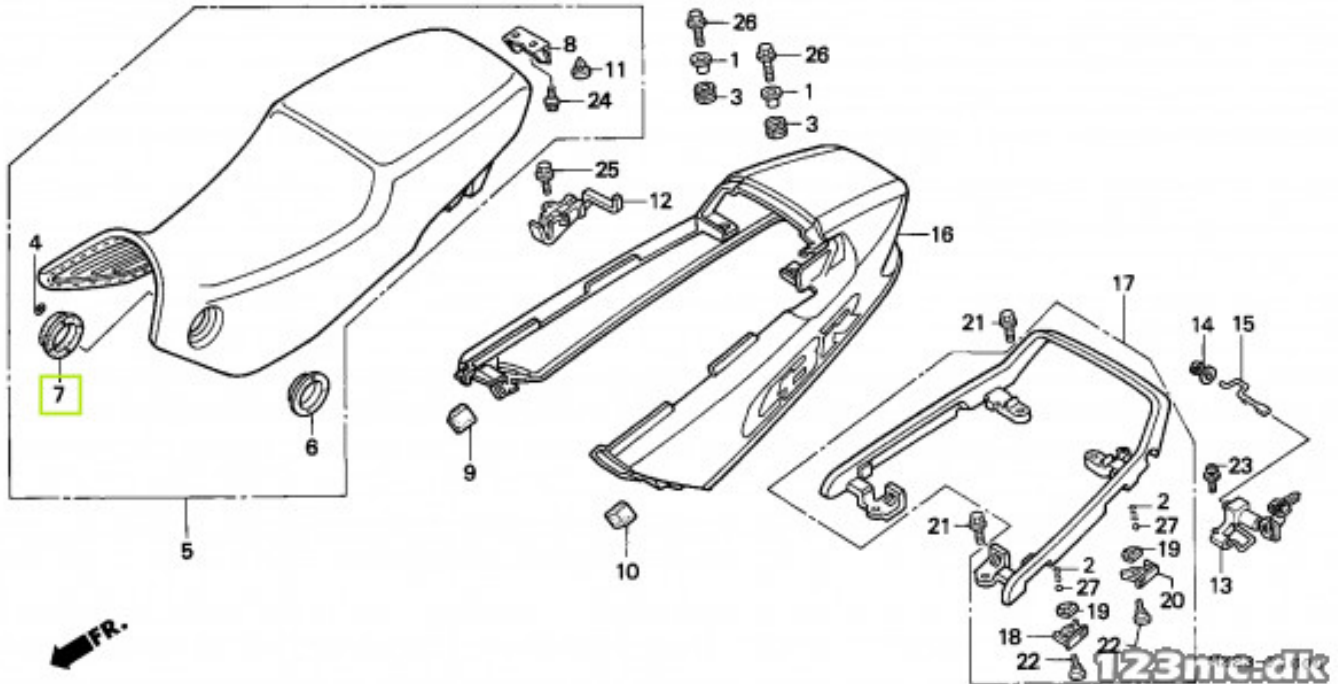

TIL SALG PÅ 123MC.DK

SÆLGER

Sydfyns MC Service
Møllevvej 19 Ulbølle
5762 Vester Skerninge

Email sydfynmc@mail.dk
Telefon 62241635 / 40377224
CVR 11524494

ANNONCE

77202-MS2-000 GARNISH B

Ring for pris

Passer til Honda

Sælgers beskrivelse

Passer til Honda , NYT. Passer på. 1989 CBR1000FK DE / DB F-16-1 SEAT/REAR COWL (CBR1000FK) 1989 CBR1000FK E / DB F-16-1 SEAT/REAR COWL (CBR1000FK) 1989 CBR1000FK ED / DB F-16-1 SEAT/REAR COWL (CBR1000FK) 1989 CBR1000FK F / DB YB F-16-1 SEAT/REAR COWL (CBR1000FK) 1989 CBR1000FK G / DB F-16-1 SEAT/REAR COWL (CBR1000FK) 1990 CBR1000FL E F-16 SEAT/REAR COWL 1990 CBR1000FL ED F-16 SEAT/REAR COWL 1990 CBR1000FL F / YB F-16 SEAT/REAR COWL 1990 CBR1000FL G F-16 SEAT/REAR COWL 1991 CBR1000FM E F-16 SEAT/REAR COWL 1991 CBR1000FM ED F-16 SEAT/REAR COWL 1991 CBR1000FM F / YB F-16 SEAT/REAR COWL 1991 CBR1000FM G F-16 SEAT/REAR COWL 1992 CBR1000FN E F-16 SEAT/REAR COWL 1992 CBR1000FN ED F-16 SEAT/REAR COWL 1992 CBR1000FN F / YB F-16 SEAT/REAR COWL 1992 CBR1000FN G F-16 SEAT/REAR COWL 1993 CBR1000FP E F-16 SEAT/REAR COWL 1993 CBR1000FP ED F-16 SEAT/REAR COWL 1993 CBR1000FP F F-16 SEAT/REAR COWL 1993 CBR1000FP G F-16 SEAT/REAR COWL 1994 CBR1000FR E F-16 SEAT/REAR COWL 1994 CBR1000FR ED F-16 SEAT/REAR COWL 1994 CBR1000FR F F-16 SEAT/REAR COWL 1994 CBR1000FR G F-16 SEAT/REAR COWL 1995 CBR1000FS E F-16 SEAT/REAR COWL 1995 CBR1000FS ED F-16 SEAT/REAR COWL 1995 CBR1000FS F F-16 SEAT/REAR COWL 1995 CBR1000FS G F-16 SEAT/REAR COWL 1996 CBR1000FT E F-16 SEAT/REAR COWL 1996 CBR1000FT ED F-16 SEAT/REAR COWL 1996 CBR1000FT F F-16 SEAT/REAR COWL 1996 CBR1000FT G F-16 SEAT/REAR COWL 1997 CBR1000FV E F-16 SEAT/REAR COWL 1997 CBR1000FV ED F-16 SEAT/REAR COWL 1997 CBR1000FV F F-16 SEAT/REAR COWL