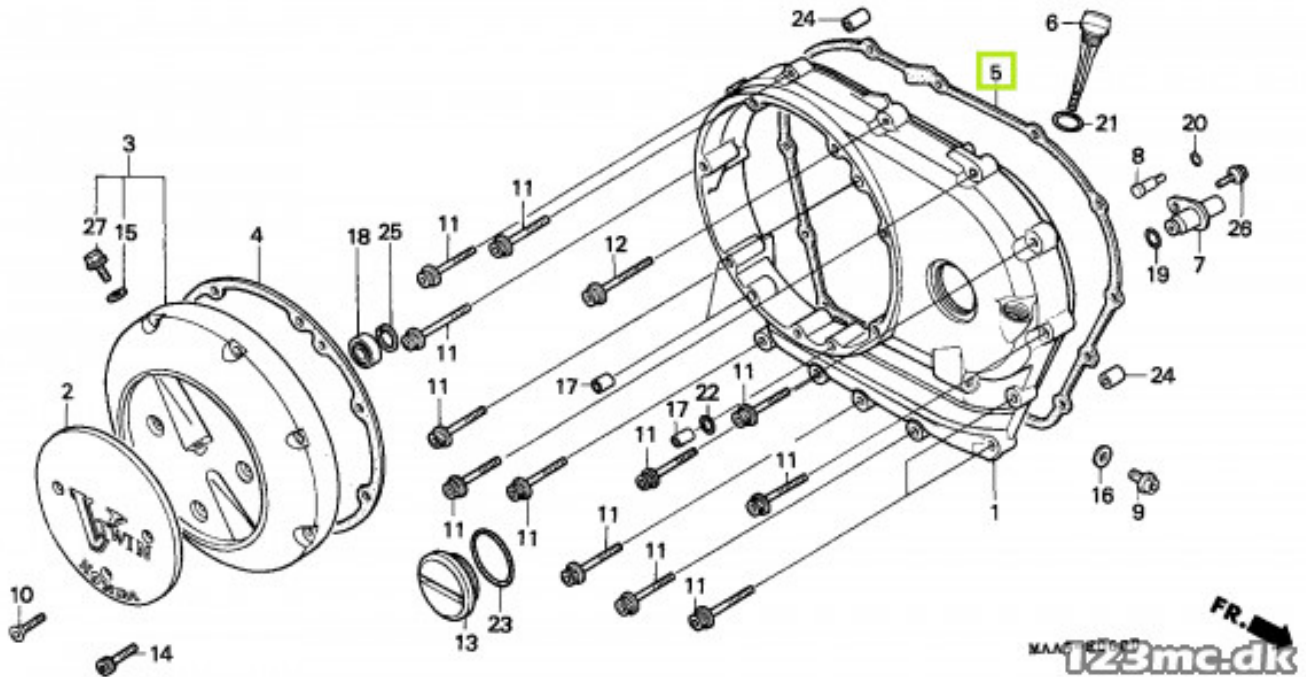

TIL SALG PÅ 123MC.DK

SÆLGER

Sydfyns MC Service
Møllevvej 19 Ulbølle
5762 Vester Skerninge

Email sydfynmc@mail.dk
Telefon 62241635 / 40377224
CVR 11524494

ANNONCE

11372-MM8-880 GASKET, CLUTCH COV

Ring for pris

Passer til Honda

Sælgers beskrivelse

Passer til Honda , NYT. Passer på. 1992 VT1100CN CM / KPH E-6 RIGHT CRANKCASE COVER 1993 VT1100CP CM E-6 RIGHT CRANKCASE COVER 1994 VT1100CR AR / KPH E-6 RIGHT CRANKCASE COVER 1994 VT1100CR ED / KPH E-6 RIGHT CRANKCASE COVER 1994 VT1100CR F / KPH E-6 RIGHT CRANKCASE COVER 1994 VT1100CR G / KPH E-6 RIGHT CRANKCASE COVER 1994 VT1100CR IT / KPH E-6 RIGHT CRANKCASE COVER 1994 VT1100CR SP / KPH E-6 RIGHT CRANKCASE COVER 1995 VT1100CS AR / ASV RBM E-6 RIGHT CRANKCASE COVER (VT1100CS/CT) 1995 VT1100CS ED E-6 RIGHT CRANKCASE COVER (VT1100CS/CT) 1995 VT1100CS F E-6 RIGHT CRANKCASE COVER (VT1100CS/CT) 1995 VT1100CS G E-6 RIGHT CRANKCASE COVER (VT1100CS/CT) 1995 VT1100CS SP / RBM E-6 RIGHT CRANKCASE COVER (VT1100CS/CT) 1996 VT1100CT CM / RBM E-6 RIGHT CRANKCASE COVER (VT1100CS/CT) 1997 VT1100C2V AR / ASV E-6 RIGHT CRANKCASE COVER (VT1100CS/CT) 1997 VT1100C2V AR / ASV WHI E-6 RIGHT CRANKCASE COVER (VT1100CS/CT) 1997 VT1100CV CM / RBM E-6 RIGHT CRANKCASE COVER (VT1100CS/CT) 1998 VT1100CW CM / RBM E-6 RIGHT CRANKCASE COVER (VT1100CS/CT)