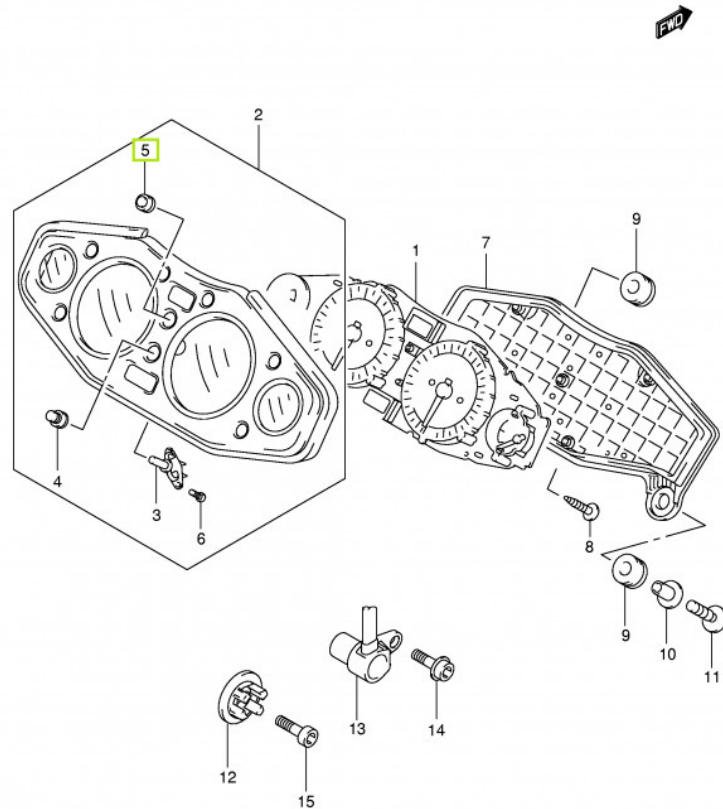

TIL SALG PÅ 123MC.DK

SÆLGER

Sydfyns MC Service
Møllevvej 19 Ulbølle
5762 Vester Skerninge

Email sydfynmc@mail.dk
Telefon 62241635 / 40377224
CVR 11524494

ANNONCE

34124-33E00 SWITCH,GUM

Ring for pris

123mc.dk

Passer til Suzuki

Sælgers beskrivelse