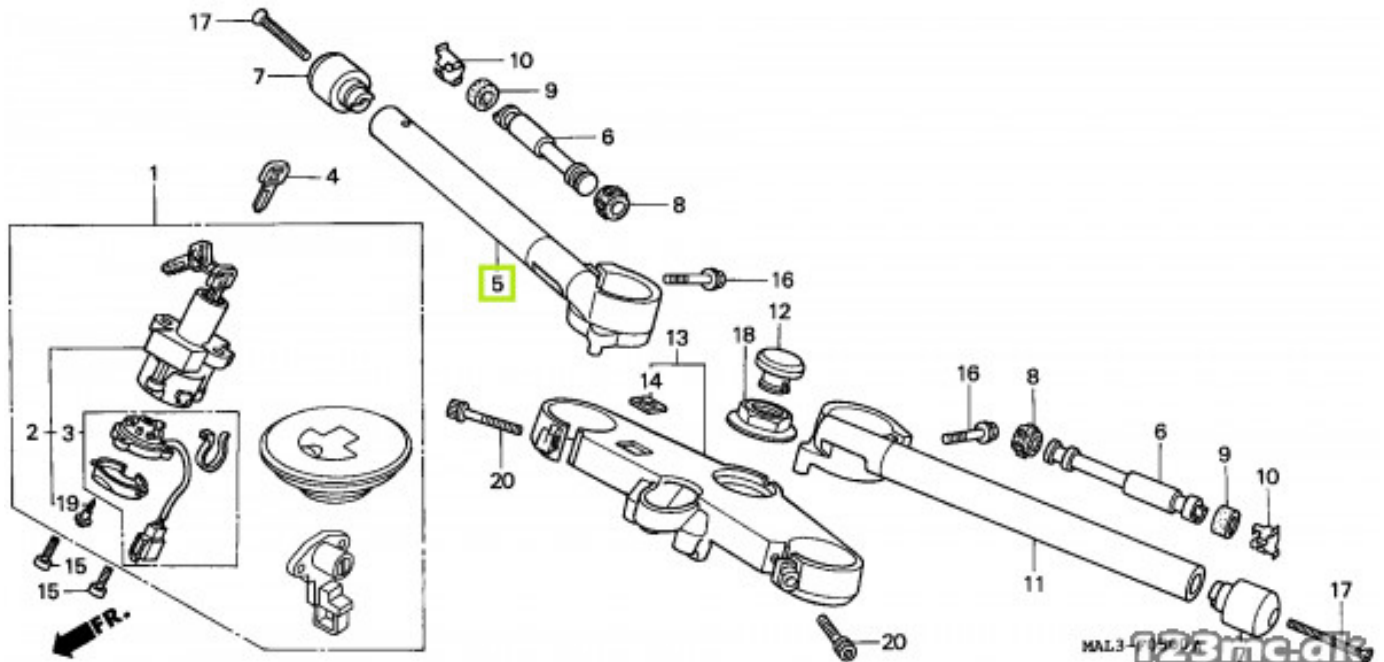

TIL SALG PÅ 123MC.DK

SÆLGER

Sydfyns MC Service
Møllevvej 19 Ulbølle
5762 Vester Skerninge

Email sydfynmc@mail.dk
Telefon 62241635 / 40377224
CVR 11524494

ANNONCE

53100-MV9-000 HANDLEBAR, R.

Pris kr. 650,-

Passer til Honda CBR 600 F

Sælgers beskrivelse

Passer til Honda CBR 600 F, Brugt passer på. 1991 CBR600FM E / KPH F-5 HANDLE PIPE/TOP BRIDGE 1991 CBR600FM ED / KPH 50P F-5 HANDLE PIPE/TOP BRIDGE 1991 CBR600FM F / KPH YB F-5 HANDLE PIPE/TOP BRIDGE 1991 CBR600FM G / KPH F-5 HANDLE PIPE/TOP BRIDGE 1991 CBR600FM G / KPH 27P F-5 HANDLE PIPE/TOP BRIDGE 1991 CBR600FM G / KPH 50P F-5 HANDLE PIPE/TOP BRIDGE 1992 CBR600FN E / KPH F-5 HANDLE PIPE/TOP BRIDGE 1992 CBR600FN ED / KPH F-5 HANDLE PIPE/TOP BRIDGE 1992 CBR600FN G / KPH F-5 HANDLE PIPE/TOP BRIDGE 1992 CBR600FN G / KPH 27P F-5 HANDLE PIPE/TOP BRIDGE 1992 CBR600FN G / KPH 50P F-5 HANDLE PIPE/TOP BRIDGE 1993 CBR600FP E / KPH F-5 HANDLE PIPE/TOP BRIDGE 1993 CBR600FP ED / KPH F-5 HANDLE PIPE/TOP BRIDGE 1993 CBR600FP F / KPH YB F-5 HANDLE PIPE/TOP BRIDGE 1993 CBR600FP G / KPH F-5 HANDLE PIPE/TOP BRIDGE 1993 CBR600FP G / KPH 27P F-5 HANDLE PIPE/TOP BRIDGE 1993 CBR600FP G / KPH 50P F-5 HANDLE PIPE/TOP BRIDGE 1994 CBR600FR E / KPH F-5 HANDLE PIPE/TOP BRIDGE 1994 CBR600FR ED / KPH F-5 HANDLE PIPE/TOP BRIDGE 1994 CBR600FR G / 34P F-5 HANDLE PIPE/TOP BRIDGE 1994 CBR600FR G / KPH F-5 HANDLE PIPE/TOP BRIDGE 1994 CBR600FR G / KPH 50P F-5 HANDLE PIPE/TOP BRIDGE 1995 CBR600FS E / MKH F-5 HANDLE PIPE/TOP BRIDGE 1995 CBR600FS ED / KPH F-5 HANDLE PIPE/TOP BRIDGE 1995 CBR600FS G / KPH 34P F-5 HANDLE PIPE/TOP BRIDGE 1995 CBR600FS G / KPH 50P F-5 HANDLE PIPE/TOP BRIDGE 1995 CBR600FS G / KPH 98P F-5 HANDLE PIPE/TOP BRIDGE 1996 CBR600FT E / MKH F-5 HANDLE PIPE/TOP BRIDGE 1996 CBR600FT ED / KPH F-5 HANDLE PIPE/TOP BRIDGE 1996 CBR600FT G / KPH 34P F-5 HANDLE PIPE/TOP BRIDGE 1996 CBR600FT G / KPH 50P F-5 HANDLE PIPE/TOP BRIDGE 1996 CBR600FT G / KPH 98P F-5 HANDLE PIPE/TOP BRIDGE 1997 CBR600FV E F-5 HANDLE PIPE/TOP BRIDGE 1997 CBR600FV ED F-5 HANDLE PIPE/TOP BRIDGE 1997 CBR600FV G F-5 HANDLE PIPE/TOP BRIDGE 1997 CBR600FV G / 34P F-5 HANDLE PIPE/TOP BRIDGE