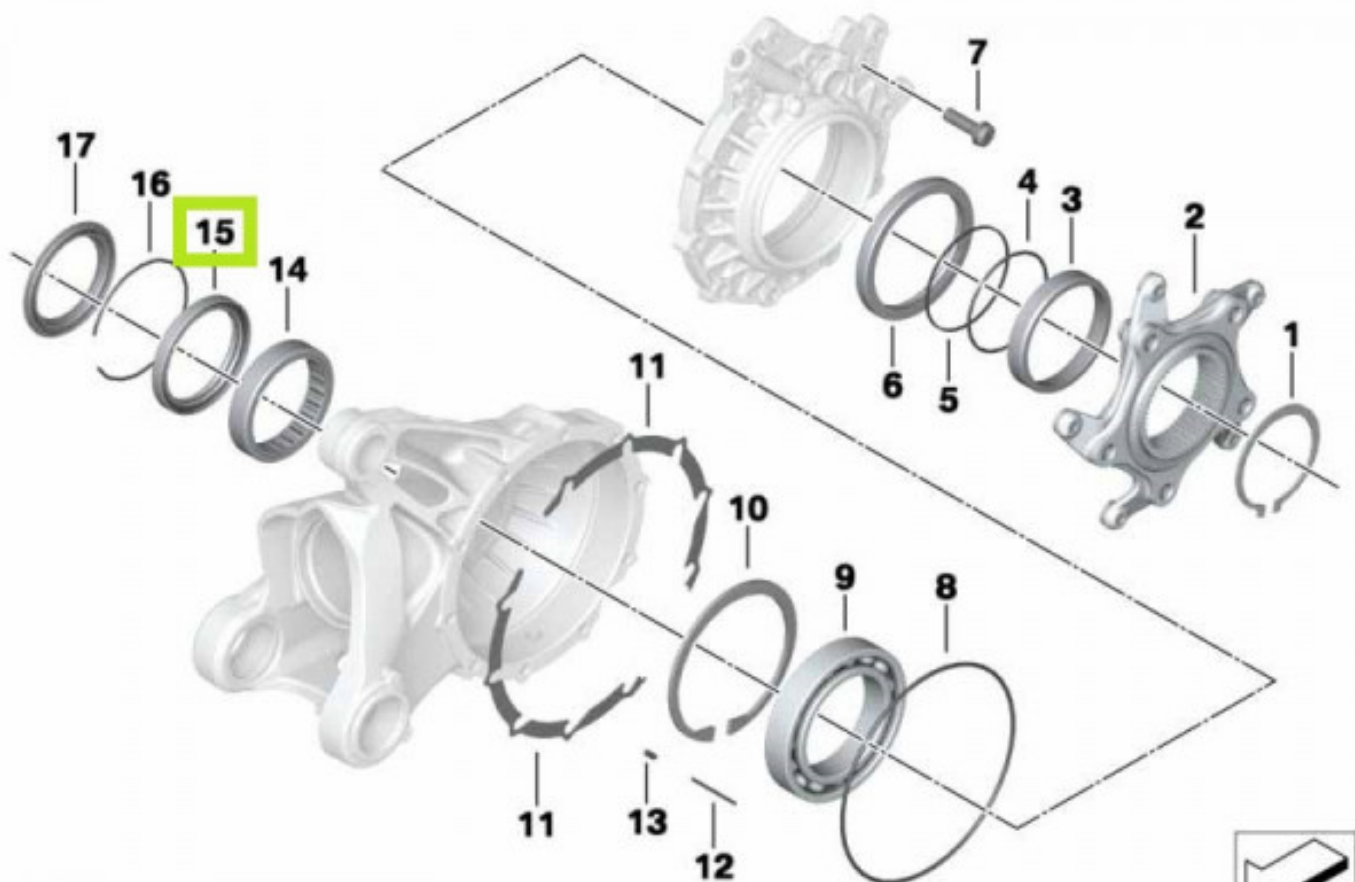

### 33117722890 BMW - SHAFT SEAL - 59,8X75X8

Pris kr. 210,-

© 2011 BMW AG

Passer til BMW

Sælgers beskrivelse

Passer til BMW , NYT PASSER TIL 2011 R 1200 GS Adve. 10 (0470,0480) BEARING, CROWN WH, LID WITH VENTILATION 2011 R 1200 R 11 (0400,0490) BEARING, CROWN WH, LID WITH VENTILATION 2011 R 1200 RT 10 (0430,0440) BEARING, CROWN WH, LID WITH VENTILATION 2012 K 1300 R (0518,0519) BEARING, CROWN WHEEL 2012 K 1300 S (0508,0509) BEARING, CROWN WHEEL 2012 R 1200 GS 10 (0450,0460) BEARING, CROWN WH, LID WITH VENTILATION 2012 R 1200 GS Adve. 10 (0470,0480) BEARING, CROWN WH, LID WITH VENTILATION 2012 R 1200 R 11 (0400,0490) BEARING, CROWN WH, LID WITH VENTILATION 2012 R 1200 RT 10 (0430,0440) BEARING, CROWN WH, LID WITH VENTILATION 2012 R 900 RT 10 SF (0330,0340) BEARING, CROWN WH, LID WITH VENTILATION 2013 K 1300 R (0518,0519) BEARING, CROWN WHEEL 2013 K 1300 S (0508,0509) BEARING, CROWN WHEEL 2013 R 1200 GS Adve. 10 (0470,0480) BEARING, CROWN WH, LID WITH VENTILATION 2013 R 1200 R 11 (0400,0490) BEARING, CROWN WH, LID WITH VENTILATION 2013 R 1200 RT 10 (0430,0440) BEARING, CROWN WH, LID WITH VENTILATION 2013 R 900 RT 10 SF (0330,0340) BEARING, CROWN WH, LID WITH VENTILATION 2013 R nineT (0A06, 0A16) BEARING, CROWN WH, LID WITH VENTILATION 2014 K 1300 R (0518,0519) BEARING, CROWN WHEEL 2014 K 1300 S (0508,0509) BEARING, CROWN WHEEL 2014 R 1200 R 11 (0400,0490) BEARING, CROWN WH, LID WITH VENTILATION 2014 R 1200 RT 10 (0430,0440) BEARING, CROWN WH, LID WITH VENTILATION 2014 R nineT (0A06, 0A16) BEARING, CROWN WH, LID WITH VENTILATION 2015 K 1300 R (0518,0519) BEARING FOR RING GEAR 2015 K 1300 S (0508,0509) BEARING FOR RING GEAR 2015 R nineT (0A06, 0A16) BEARING, RING GEAR COVER WITH VENT 2016 R nineT (0A06, 0A16) BEARING, RING GEAR COVER WITH VENT 2016 R nineT Pure (0J11, 0J13) BEARING, RING GEAR COVER WITH VENT 2016 R nineT Racer (0J21, 0J23) BEARING, RING GEAR COVER WITH VENT 2016 R nineT Scrambler (0J31, 0J33) BEARING, RING GEAR COVER WITH VENT 2017 R nineT Pure (0J11, 0J13) BEARING, RING GEAR COVER WITH VENT 2017 R nineT Racer (0J21, 0J23) BEARING, RING GEAR COVER WITH VENT 2017 R nineT Scrambler (0J31, 0J33) BEARING, RING GEAR COVER WITH VENT 2017 R nineT Urban G/S (0J41, 0J43) BEARING, RING GEAR COVER WITH VENT 2018 R nineT Pure (0J11, 0J13) BEARING, RING GEAR COVER WITH VENT 2018 R nineT Racer (0J21, 0J23) BEARING, RING GEAR COVER WITH VENT 2018 R nineT Scrambler (0J31, 0J33) BEARING, RING GEAR COVER WITH VENT 2018 R nineT Urban G/S (0J41, 0J43) BEARING, RING GEAR COVER WITH VENT 2019 R nineT Pure (0J11, 0J13) BEARING, RING GEAR COVER WITH VENT 2019 R nineT Racer (0J21, 0J23) BEARING, RING GEAR COVER WITH VENT 2019 R nineT Scrambler (0J31, 0J33) BEARING, RING GEAR COVER WITH VENT 2019 R nineT Urban G/S (0J41, 0J43) BEARING, RING GEAR COVER WITH VENT 2020 R nineT Pure (0J11, 0J13) BEARING, RING GEAR COVER WITH VENT 2020 R nineT Urban G/S (0J41, 0J43) BEARING, RING GEAR COVER WITH VENT 2021 R nineT Bearing, crown wh, lid with ventilation 2021 R nineT Pure Bearing for Crown 2021 R nineT Scrambler Bearing, crown wh, lid with ventilation 2021 R nineT Urban G/S Bearing, ring gear cover with ventilation 2022 R nineT Bearing, crown wh, lid with ventilation 2022 R nineT Bearing, crown wh, lid with ventilation 2022 R nineT Pure 20 Bearing, crown wheel, lid with ventilation 2022 R nineT Scrambler bearing, lid with ventilation 2022 R nineT Urban 20 Bearing, crown wheel, lid with ventilation 2023 R nineT Pure Bearing, crown wheel, lid with ventilation