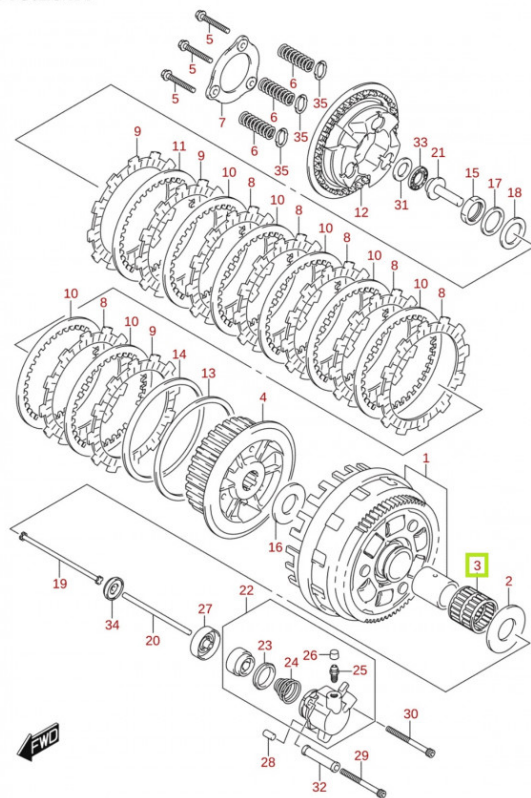

FIG.201A

DL1050RCM1_E21_201A
CLUTCH

123mc.dk

Passer til Suzuki

Sælgers beskrivelse

Passer til Suzuki , BRUGT PASSER PÅ Suzuki Motorcycle 1983 GS750ES Clutch Suzuki Motorcycle 1983 GS750E Clutch Suzuki Motorcycle 2009 BOULEVARD - M90 - VZ1500 Clutch Suzuki Motorcycle 2008 V-STROM - DL1000 Clutch Suzuki Motorcycle 2009 V-STROM - DL1000 Clutch Suzuki Motorcycle 2009 GSX1300BKA Clutch Suzuki Motorcycle 2009 GSX1300BK Clutch Suzuki Motorcycle 2009 HAYABUSA - GSX1300R Clutch Suzuki Motorcycle 2008 HAYABUSA - GSX1300R Clutch Suzuki Motorcycle 1985 ES GS700E Clutch Suzuki Motorcycle 1985 MADURA - GV1200GLG Clutch Suzuki Motorcycle 1985 MADURA - GV700GL Clutch Suzuki Motorcycle 1985 GS700ES Clutch Suzuki Motorcycle 1985 MADURA - GV1200GLF Clutch Suzuki Motorcycle 1985 MADURA - GV1200GLF2 Clutch Suzuki Motorcycle 1986 MADURA - GV1200GLF Clutch Suzuki Motorcycle 1986 MADURA - GV1200GLF2 Clutch Suzuki Motorcycle 1986 MADURA - GV1200GLG Clutch Suzuki Motorcycle 2017 HAYABUSA - GSX1300RAL7 Clutch Suzuki Motorcycle 2007 HAYABUSA - GSX1300RZ Clutch Suzuki Motorcycle 2007 HAYABUSA - GSX1300R Clutch Suzuki Motorcycle 2007 SV1000 Clutch Suzuki Motorcycle 2007 SV1000S Clutch Suzuki Motorcycle 2007 V-STROM - DL1000 Clutch Suzuki Motorcycle 2008 B-KING - GSX1300BKA Clutch Suzuki Motorcycle 2006 V-STROM - DL1000 Clutch Suzuki Motorcycle 2011 HAYABUSA - GSX1300RL1 Clutch Suzuki Motorcycle 2013 HAYABUSA - GSX1300RAL3 Clutch Suzuki Motorcycle 2013 VL1500BTL3 Clutch Suzuki Motorcycle 2012 HAYABUSA - GSX1300RL2 Clutch Suzuki Motorcycle 2012 DL1000L2 Clutch Suzuki Motorcycle 2003 V-STROM - DL1000 Clutch Suzuki Motorcycle 2003 SV1000 Clutch Suzuki Motorcycle 2003 SV1000S Clutch Suzuki Motorcycle 2004 HAYABUSA - GSX1300R Clutch Suzuki Motorcycle 2004 HAYABUSA - GSX1300RZ Clutch Suzuki Motorcycle 2004 SV1000 Clutch Suzuki Motorcycle 2004 SV1000S Clutch Suzuki Motorcycle 2004 V-STROM - DL1000 Clutch Suzuki Motorcycle 2005 SV1000 Clutch Suzuki Motorcycle 2005 V-STROM - DL1000 Clutch Suzuki Motorcycle 2005 SV1000S Clutch Suzuki Motorcycle 2005 HAYABUSA - GSX1300R Clutch Suzuki Motorcycle 2005 HAYABUSA - GSX1300RZ Clutch Suzuki Motorcycle 2006 HAYABUSA - GSX1300RZ Clutch Suzuki Motorcycle 2006 HAYABUSA - GSX1300R Clutch Suzuki Motorcycle 2015 HAYABUSA - GSX1300RAL5 Clutch Suzuki Motorcycle 2015 BOULEVARD C90T - VL1500TL5 Clutch Suzuki Motorcycle 2014 HAYABUSA - GSX1300RAL4 Clutch Suzuki Motorcycle 2014 V-STROM - DL1000AL4 Clutch Suzuki Motorcycle 2014 VL1500L4 Clutch Suzuki Motorcycle 2014 BOULEVARD C90 BOSS - VL1500BL4 Clutch Suzuki Motorcycle 2013 VZ1500L3 Clutch Suzuki Motorcycle 2002 V-STROM - DL1000 Clutch Suzuki Motorcycle 2015 VL1500L5 Clutch Suzuki Motorcycle 2015 VL1500BL5 Clutch Suzuki Motorcycle 2015 V-STROM 1000 - DL1000AL5 Clutch Suzuki Motorcycle 2017 BOULEVARD M90 - VZ1500L7 Clutch Suzuki Motorcycle 2017 BOULEVARD C90 BOSS - VL1500BL7 Clutch Suzuki Motorcycle 2017 BOULEVARD C90T - VL1500TL7 Clutch Suzuki Motorcycle 2017 BOULEVARD C90 - VL1500BTL7 Clutch Suzuki Motorcycle 2016 V-STROM 1000 - DL1000AL6 Clutch Suzuki Motorcycle 2016 HAYABUSA - GSX1300RAL6 Clutch Suzuki Motorcycle 2016 BOULEVARD M90 - VZ1500L6 Clutch Suzuki Motorcycle 2016 BOULEVARD C90T - VL1500TL6 Clutch Suzuki Motorcycle 2016 BOULEVARD C90 BOSS - VL1500BL6 Clutch Suzuki Motorcycle 1999 HAYABUSA - GSX1300RZ CLUTCH (MODEL K2/K3) Suzuki Motorcycle 1999 HAYABUSA - GSX1300R CLUTCH (MODEL K2/K3) Suzuki Motorcycle 2000 HAYABUSA - GSX1300R CLUTCH (MODEL K2/K3) Suzuki Motorcycle 2000 HAYABUSA - GSX1300RZ CLUTCH (MODEL K2/K3) Suzuki Motorcycle 2003 HAYABUSA - GSX1300R CLUTCH (MODEL K2/K3) Suzuki Motorcycle 2003 HAYABUSA - GSX1300RZ CLUTCH (MODEL K2/K3) Suzuki Motorcycle 2001 HAYABUSA - GSX1300R CLUTCH (MODEL K2/K3) Suzuki Motorcycle 2001 HAYABUSA - GSX1300RZ CLUTCH (MODEL K2/K3) Suzuki Motorcycle 2002 HAYABUSA - GSX1300RZ CLUTCH (MODEL K2/K3) Suzuki Motorcycle 2002 HAYABUSA - GSX1300R CLUTCH (MODEL K2/K3) Suzuki Motorcycle 1999 HAYABUSA - GSX1300R CLUTCH (MODEL X/Y/K1) Suzuki Motorcycle 1999 HAYABUSA - GSX1300RZ CLUTCH (MODEL X/Y/K1) Suzuki Motorcycle 2000 HAYABUSA - GSX1300RZ CLUTCH (MODEL X/Y/K1) Suzuki Motorcycle 2000 HAYABUSA - GSX1300R CLUTCH (MODEL X/Y/K1) Suzuki Motorcycle 2003 HAYABUSA - GSX1300RZ CLUTCH (MODEL X/Y/K1) Suzuki Motorcycle 2003 HAYABUSA - GSX1300R CLUTCH (MODEL X/Y/K1) Suzuki Motorcycle 2001 HAYABUSA - GSX1300RZ CLUTCH (MODEL X/Y/K1) Suzuki Motorcycle 2001 HAYABUSA - GSX1300R CLUTCH (MODEL X/Y/K1) Suzuki Motorcycle 2002 HAYABUSA - GSX1300RZ CLUTCH (MODEL X/Y/K1) Suzuki Motorcycle 2002 HAYABUSA - GSX1300R CLUTCH (MODEL X/Y/K1) Suzuki Motorcycle 2002 HAYABUSA - GSX1300RZ CLUTCH (MODEL X/Y/K1)