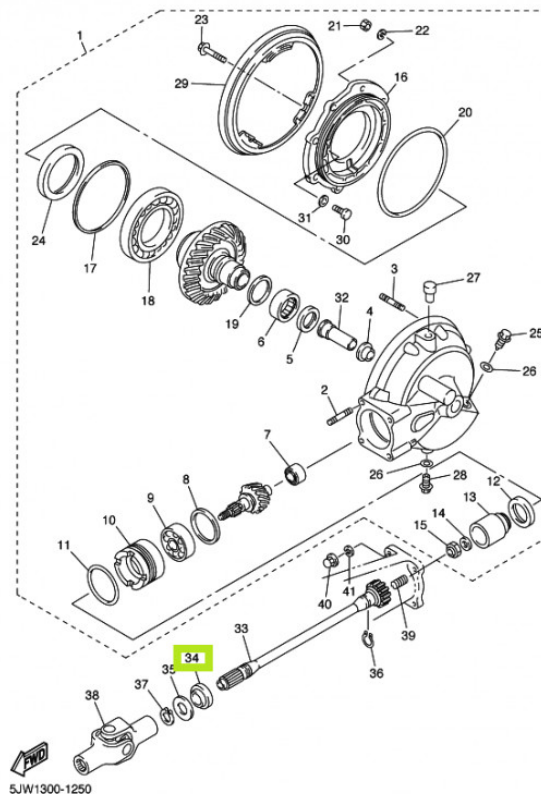

### 93108-23007-00 (93108-43013-00) OIL SEAL (4H7)

Pris kr. 231 ,-

123mc.dk

Passer til Yamaha

Sælgers beskrivelse

Passer til Yamaha , Passer til Yamaha 1980 XJ650 DRIVE SHAFT 1983 XJ900 DRIVE SHAFT 1986 XJ900 DRIVE SHAFT 1986 XV1000 DRIVE SHAFT 1986 XV1000 DRIVE SHAFT 1987 XJ900F DRIVE SHAFT 1987 XV1000 DRIVE SHAFT 1988 VENTURE ROYAL - XVZ12TD DRIVE SHAFT 1988 VIRAGO - XV1000 DRIVE SHAFT 1988 VIRAGO - XV1100 DRIVE SHAFT 1989 VENTURE ROYAL - XVZ13TD ANTRIEBSWELLE 1989 VENTURE ROYAL - XVZ13TD DRIVE SHAFT 1989 VIRAGO - XV1100 ARBRE DE TRANSMISSION 1989 VIRAGO - XV1100 DRIVE SHAFT 1989 XJ900 DRIVE SHAFT 1990 VENTURE ROYAL - XVZ13TD ANTRIEBSWELLE 1990 VENTURE ROYAL - XVZ13TD DRIVE SHAFT 1990 XJ900 DRIVE SHAFT 1991 VENTURE ROYAL - XVZ13TD ANTRIEBSWELLE 1991 VENTURE ROYAL - XVZ13TD DRIVE SHAFT 1991 VIRAGO - XV1100 ANTRIEBSWELLE 1991 VIRAGO - XV1100 DRIVE SHAFT 1991 VIRAGO - XV1100 DRIVE SHAFT 1991 VIRAGO - XV1100 DRIVE SHAFT 1991 VIRAGO - XV1100 EJE DE TRACCI á?? 1991 XJ900 DRIVE SHAFT 1991 XV1100 ANTRIEBSWELLE 1992 VIRAGO - XV1100 DRIVE SHAFT 1992 VIRAGO - XV1100 DRIVE SHAFT 1992 VIRAGO - XV1100 DRIVE SHAFT 1992 VIRAGO - XV1100 EJE DE TRACCI á?? 1992 XJ900 DRIVE SHAFT 1992 XV1100 DRIVE SHAFT 1993 VIRAGO - XV750 DRIVE SHAFT 1994 VIRAGO - XV1100 DRIVE SHAFT 1994 VIRAGO - XV1100 DRIVE SHAFT 1994 VIRAGO - XV1100 DRIVE SHAFT 1994 VIRAGO - XV750 ARBRE DE TRANSMISSION 1994 VIRAGO - XV750 EJE DE TRACCI á?? 1995 DIVERSION - XJ900S DRIVE SHAFT 1995 DIVERSION - XJ900S DRIVE SHAFT 1995 DIVERSION - XJ900S EJE DE TRACCI á?? 1995 VIRAGO - XV1100 DRIVE SHAFT 1995 VIRAGO - XV1100 DRIVE SHAFT 1995 VIRAGO - XV1100 DRIVE SHAFT 1995 VIRAGO - XV750 DRIVE SHAFT 1995 VIRAGO - XV750 DRIVE SHAFT 1995 VIRAGO - XV750 EJE DE TRACCI á?? 1995 XJ900S DRIVE SHAFT 1996 DIVERSION - XJ900S DRIVE SHAFT 1996 DIVERSION - XJ900S DRIVE SHAFT 1996 DIVERSION - XJ900S DRIVE SHAFT 1996 DIVERSION - XJ900S EJE DE TRACCI á?? 1996 ROYAL STAR - XVZ13A DRIVE SHAFT 1996 ROYAL STAR - XVZ13A DRIVE SHAFT 1996 ROYAL STAR TOUR CLASSIC - XVZ13AT DRIVE SHAFT 1996 ROYALSTAR - XVZ13A DRIVE SHAFT 1996 ROYALSTAR TOUR CLASSIC - XVZ13AT DRIVE SHAFT 1996 ROYALSTAR TOUR CLASSIC - XVZ13AT DRIVE SHAFT 1996 VIRAGO - XV750 DRIVE SHAFT 1996 VIRAGO - XV750 DRIVE SHAFT 1996 VIRAGO - XV750 EJE DE TRACCI á?? 1997 DIVERSION - XJ900S DRIVE SHAFT 1997 ROYALSTAR - XVZ1300A DRIVE SHAFT 1997 VIRAGO - XV1100 DRIVE SHAFT 1997 VIRAGO - XV1100S DRIVE SHAFT 1997 VIRAGO - XV1100S DRIVE SHAFT 1997 VIRAGO 1100 - XV1100 DRIVE SHAFT 1997 VIRAGO 1100 - XV1100S DRIVE SHAFT 1997 XV1100 DRIVE SHAFT 1998 DIVERSION - XJ900S DRIVE SHAFT 1998 ROYALSTAR - XVZ1300A DRIVE SHAFT 1998 VIRAGO - XV1100 DRIVE SHAFT 1999 ROYALSTAR - XVZ1300A DRIVE SHAFT 1999 ROYALSTAR VENTURE - XVZ13TF DRIVE SHAFT 1999 VIRAGO - XV1100 DRIVE SHAFT 1999 VIRAGO - XV1100 DRIVE SHAFT 1999 VIRAGO - XV1100S DRIVE SHAFT 1999 VIRAGO - XV1100S DRIVE SHAFT 2000 DIVERSION - XJ900S DRIVE SHAFT 2000 ROYALSTAR - XVZ1300A DRIVE SHAFT 2000 ROYALSTAR VENTURE - XVZ13TF DRIVE SHAFT 2001 DIVERSION - XJ900S DRIVE SHAFT 2001 FJR1300 DRIVE SHAFT 2001 ROYALSTAR VENTURE - XVZ13TF DRIVE SHAFT 2002 BT1100 DRIVE SHAFT 2002 DIVERSION - XJ900S DRIVE SHAFT 2002 FJR1300 DRIVE SHAFT 2003 BT1100 DRIVE SHAFT 2003 FJR - FJR1300 DRIVE SHAFT