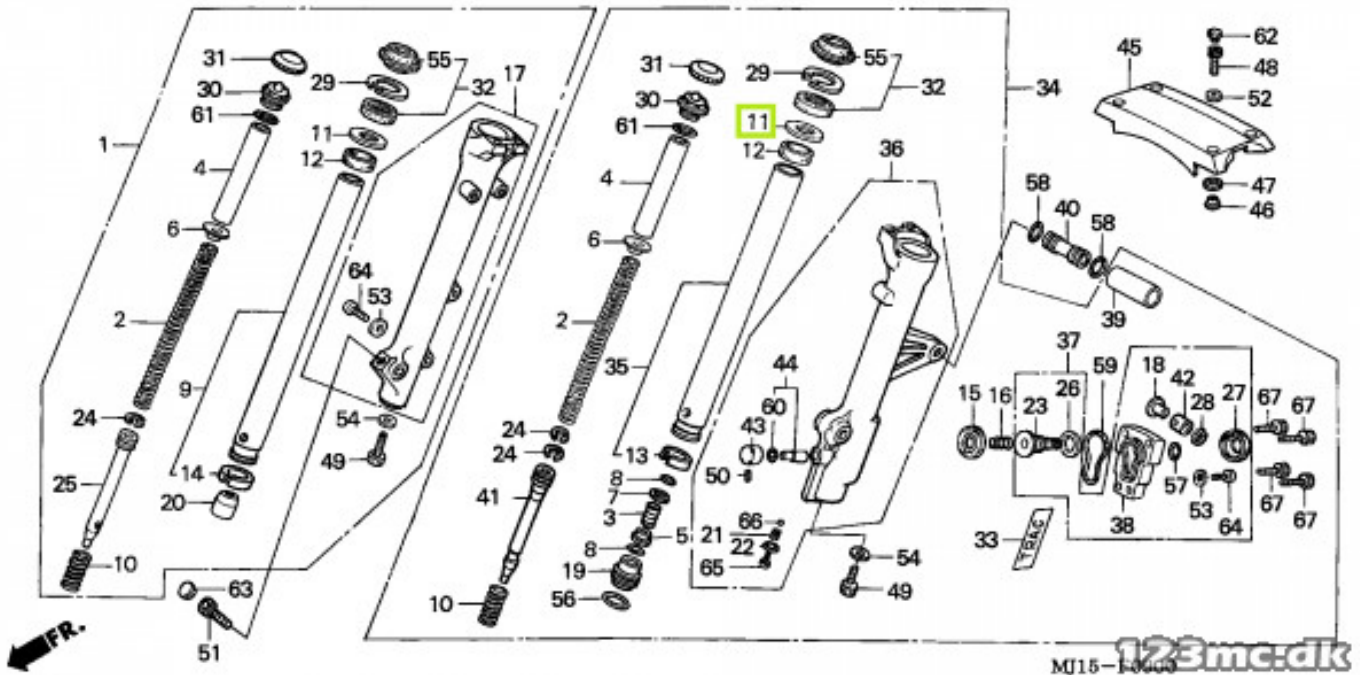

TIL SALG PÅ 123MC.DK

SÆLGER

Sydfyns MC Service
Møllevvej 19 Ulbølle
5762 Vester Skerninge

Email sydfynmc@mail.dk
Telefon 62241635 / 40377224
CVR 11524494

ANNONCE

RING, BACK-UP 51412-463-003

Ring for pris

Passer til Honda

Sælgers beskrivelse

Passer til Honda , Passer til Honda 1980 GL1100A FRONT FORK 1980 GL1100DA FRONT FORK 1980 GL1100IA FRONT FORK 1980 GOLD WING FRONT FORK 1980 GOLD WING DELUXE FRONT FORK 1980 GOLD WING INTERSTATE FRONT FORK 1981 CBX1000 FRONT FORK 1981 GL1100B FRONT FORK 1981 GL1100DB FRONT FORK 1981 GL1100IB FRONT FORK 1981 GOLD WING FRONT FORK 1981 GOLD WING DELUXE FRONT FORK 1981 GOLD WING INTERSTATE FRONT FORK 1982 CB1100RC-II FRONT FORK (CB1100RC) 1982 CB900F2C FRONT FORK (FC,F2C) 1982 CB900FC FRONT FORK (FC,F2C) 1982 CBX1000 FRONT FORK 1983 CB1100FD FRONT FORK 1983 CB1100RD-II FRONT FORK (CB1100RD) 1984 CBX750PE DK / PLB F-9 FRONT FORK 1984 CBX750PE DK / PLR F-9 FRONT FORK 1985 CB650SC FRONT FORK (CB650SC F) 1986 VF750CG FRONT FORK 1986 VT750C SHADOW FRONT FORK 1987 CBX750P2H DK / PLB F-9 FRONT FORK 1987 CBX750P2H DK / PLR WIN F-9 FRONT FORK 1987 CBX750P2H DM / PLB F-9 FRONT FORK 1987 CBX750P2H DM / PLR F-9 FRONT FORK 1987 CBX750PH DK / PLR F-9 FRONT FORK 1987 VF750CH FRONT FORK 1987 VT750C SHADOW FRONT FORK 2001 CBX750P21 DK / MK MOT PLR TY3 F-9 FRONT FORK 2001 CBX750P21 DK / MK PLB TY2 F-9 FRONT FORK 2001 CBX750P21 DK / MK PLB TY6 F-9 FRONT FORK 2001 CBX750P21 DK / MK PLR F-9 FRONT FORK 2001 CBX750P21 DK / MK PLR TY4 F-9 FRONT FORK