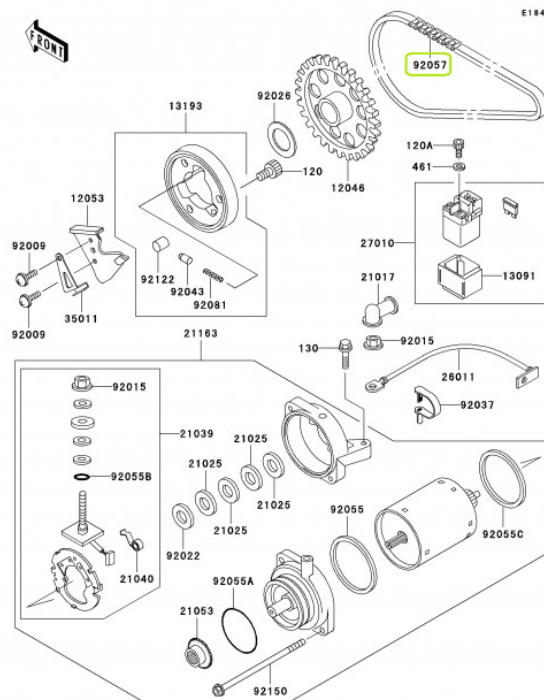

Pris kr. 138,-

123mc.dk

Passer til **Kawasaki**

Sælgers beskrivelse

Passer til Kawasaki , Nyt passer til Kawasaki Kawasaki Motorcycle 1990 454 LTD - EN450-A6 Starter Motor Kawasaki Motorcycle 2000 ER5 - ER500-A4 Starter Motor Kawasaki Motorcycle 2002 Ninja 500R - EX500-D9 Starter Motor Kawasaki Motorcycle 2002 ER5 - ER500-C2 Starter Motor Kawasaki Motorcycle 2001 Vulcan 500 LTD - EN500-C6 Starter Motor Kawasaki Motorcycle 2001 Ninja 500R - EX500-D8 Starter Motor Kawasaki Motorcycle 2001 ER5 - ER500-C1 Starter Motor Kawasaki Motorcycle 1988 454 LTD - EN450-A4 Starter Motor Kawasaki Motorcycle 1988 EX500 - EX500-A2 Starter Motor Kawasaki Motorcycle 1987 454 LTD - EN450-A3 Starter Motor Kawasaki Motorcycle 1987 EX500 - EX500-A1 Starter Motor Kawasaki Motorcycle 1986 454 LTD - EN450-A2 Starter Motor Kawasaki Motorcycle 1993 EX500 - EX500-A7 Starter Motor Kawasaki Motorcycle 1992 EX500 - EX500-A6 Starter Motor Kawasaki Motorcycle 2004 Vulcan 500 LTD - EN500-C9 Starter Motor Kawasaki Motorcycle 2009 Ninja 500R - EX500D9F Starter Motor Kawasaki Motorcycle 1990 EX500 - EX500-A4 Starter Motor Kawasaki Motorcycle 2003 Ninja 500R - EX500-D10 Starter Motor Kawasaki Motorcycle 2000 Vulcan 500 LTD - EN500-C5 Starter Motor Kawasaki Motorcycle 2007 Vulcan 500 LTD - EN500C7F Starter Motor Kawasaki Motorcycle 2006 Ninja 500R - EX500D6F Starter Motor Kawasaki Motorcycle 2002 Vulcan 500 LTD - EN500-C7 Starter Motor Kawasaki Motorcycle 2003 Vulcan 500 LTD - EN500-C8 Starter Motor Kawasaki Motorcycle 2005 Vulcan 500 LTD - EN500-C10 Starter Motor Kawasaki Motorcycle 1991 Vulcan 500 - EN500-A2 Starter Motor Kawasaki Motorcycle 1992 Vulcan 500 - EN500-A3 Starter Motor Kawasaki Motorcycle 1993 Vulcan 500 - EN500-A4 Starter Motor Kawasaki Motorcycle 1998 Ninja 500R - EX500-D5 Starter Motor Kawasaki Motorcycle 1999 Ninja 500R - EX500-D6 Starter Motor Kawasaki Motorcycle 1999 Vulcan 500 LTD - EN500-C4 Starter Motor Kawasaki Motorcycle 1990 Vulcan 500 - EN500-A1 Starter Motor Kawasaki Motorcycle 1989 454 LTD - EN450-A5 Starter Motor Kawasaki Motorcycle 1997 Vulcan 500 LTD - EN500-C2 Starter Motor Kawasaki Motorcycle 1996 Vulcan 500 LTD - EN500-C1 Starter Motor Kawasaki Motorcycle 1996 Vulcan 500 - EN500-A7 Starter Motor Kawasaki Motorcycle 1995 Ninja 500 - EX500-D2 Starter Motor Kawasaki Motorcycle 2006 Vulcan 500 LTD - EN500C6F Starter Motor Kawasaki Motorcycle 2008 Vulcan 500 LTD - EN500C8F Starter Motor Kawasaki Motorcycle 2009 Vulcan 500 LTD - EN500C9F Starter Motor Kawasaki Motorcycle 2005 Ninja 500R - EX500-D12 Starter Motor Kawasaki Motorcycle 2004 Ninja 500R - EX500-D11 Starter Motor Kawasaki Motorcycle 2000 Ninja 500R - EX500-D7 Starter Motor Kawasaki Motorcycle 2008 Ninja 500R - EX500D8F Starter Motor Kawasaki Motorcycle 2007 Ninja 500R - EX500D7F Starter Motor Kawasaki Motorcycle 1994 Vulcan 500 - EN500-A5 Starter Motor Kawasaki Motorcycle 1994 Ninja 500 - EX500-D1 Starter Motor Kawasaki Motorcycle 1999 ER5 - ER500-A3 Starter Motor Kawasaki Motorcycle 1998 Vulcan 500 LTD - EN500-C3 Starter Motor Kawasaki Motorcycle 1995 Vulcan 500 - EN500-A6 Starter Motor Kawasaki Side by Side Models with no year Mule 1000 - KAF450-B1 Starter Motor Kawasaki Motorcycle 1997 Ninja 500R - EX500-D4 Starter Motor Kawasaki Motorcycle 1996 Ninja 500 - EX500-D3 Starter Motor Kawasaki Motorcycle 1989 EX500 - EX500-A3 Starter Motor Kawasaki Motorcycle 1991 EX500 - EX500-A5 Starter Motor Kawasaki Motorcycle 1985 454 LTD - EN450-A1 Starter Motor Kawasaki Motorcycle 1982