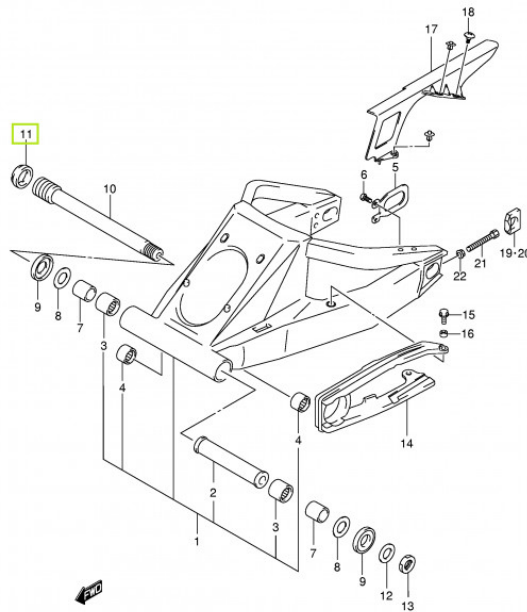

FIG.59

GSX1300RK8 E03 E28_059
REAR SWINGING ARM-C

123mc.dk

Passer til **Suzuki GSX 1300 R Hayabusa årgang 2008**

Sælgers beskrivelse

Passer til Suzuki GSX 1300 R Hayabusa årgang 2008, Ny original reservedel. Varenr.: 61214-40C30-000 Erstattet af: 61214-40C31 Passer til 1990 GSXR1100 1990 GSXR750 1991 GSX1100G 1991 GSXR1100 1991 GSXR750 1991 RGV250 1992 GSX1100G 1992 GSXR1100 1992 GSXR750W 1992 RGV250 1993 GSX1100G 1993 GSXR1100W 1993 GSXR750W 1993 RGV250 1994 GSX1100G 1994 GSXR1100W 1994 RGV250 1996 GSXR750 1997 GSXR600 1997 GSXR750 1997 TL1000S 1998 GSXR600 1998 GSXR750 1998 TL1000R 1998 TL1000S 1999 GSX1300R HAYABUSA 1999 GSXR600 1999 GSXR750 1999 TL1000R 1999 TL1000S 2000 GSX1300R HAYABUSA 2000 GSXR600 2000 GSXR750 2000 TL1000R 2000 TL1000S 2001 GSX1300R HAYABUSA 2001 GSXR1000 2001 GSXR600 2001 GSXR750 2001 TL1000R 2001 TL1000S 2002 GSX1300R HAYABUSA 2002 GSXR1000 2002 GSXR600 2002 GSXR750 2002 TL1000R 2003 GSX1300R(Z) HAYABUSA 2003 GSXR1000 2003 GSXR600(Z) 2003 GSXR750 2003 SV1000(N)(S) 2004 GSX1300R HAYABUSA 2004 GSXR1000 2004 GSXR600 2004 GSXR750 2004 SV1000(N)(S) 2005 GSX1300R HAYABUSA 2005 GSXR600(X) 2005 GSXR750(X) 2005 SV1000(N)(S) 2006 GSX1300R HAYABUSA 2007 GSX1300RZ HAYABUSA 2008 GSX1300R HAYABUSA 2009 GSX1300R HAYABUSA 2010 GSX1300R HAYABUSA 2011 GSX1300R HAYABUSA 2012 GSX1300R HAYABUSA 2013 GSX1300RA HAYABUSA 2014 GSX1300RA HAYABUSA 2015 GSX1300RA HAYABUSA 2016 GSX1300RA HAYABUSA 2017 GSX1300RA HAYABUSA