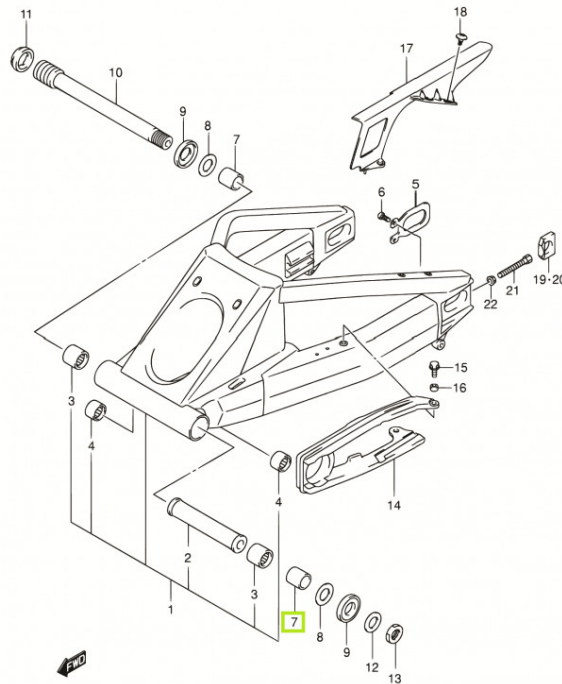

FIG.99

GSX1300RAL3_E02_099
REAR SWINGINGARM

123mc.dk

Passer til **Suzuki GSX 1300 R Hayabusa** årgang **2008**

Sælgers beskrivelse

Passer til Suzuki GSX 1300 R Hayabusa årgang 2008, Ny original reservedel. Varenr.: 61251-17E10-000 Erstattet af: 61251-17E20 Passer til 1994 GSXR750W 1995 GSXR1100W 1995 GSXR750W 1996 GSXR1100W 1996 GSXR750 1997 GSXR1100W 1997 GSXR600 1997 GSXR750 1997 TL1000S 1998 GSXR1100W 1998 GSXR600 1998 GSXR750 1998 TL1000S 1999 GSX1300R HAYABUSA 1999 GSXR600 1999 GSXR750 1999 TL1000S 2000 GSX1300R HAYABUSA 2000 GSXR600 2000 GSXR750 2000 TL1000S 2001 GSX1300R HAYABUSA 2001 GSXR1000 2001 GSXR600 2001 GSXR750 2001 TL1000S 2002 GSX1300R HAYABUSA 2002 GSX1400 2002 GSXR1000 2002 GSXR600 2002 GSXR750 2003 GSX1300R(Z) HAYABUSA 2003 GSX1400 2003 GSXR1000 2003 GSXR600(Z) 2003 GSXR750 2004 GSX1300R HAYABUSA 2004 GSX1400 2004 GSXR1000 2004 GSXR600 2004 GSXR750 2005 GSX1300R HAYABUSA 2005 GSX1400 2005 GSXR600(X) 2005 GSXR750(X) 2006 GSX1300R HAYABUSA 2006 GSX1400 2007 GSX1300RZ HAYABUSA 2007 GSX1400(Z) 2008 GSX1300R HAYABUSA 2009 GSX1300R HAYABUSA 2010 GSX1300R HAYABUSA 2011 GSX1300R HAYABUSA 2012 GSX1300R HAYABUSA 2013 GSX1300RA HAYABUSA 2014 GSX1300RA HAYABUSA 2015 GSX1300RA HAYABUSA 2016 GSX1300RA HAYABUSA 2017 GSX1300RA HAYABUSA