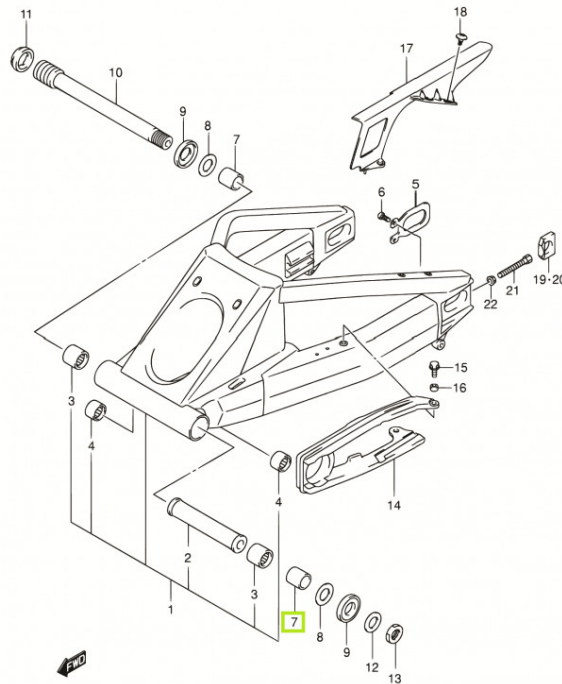

FIG.99

GSX1300RAL3_E02_099
REAR SWINGINGARM

123mc.dk

Passer til Suzuki GSX 1300 R Hayabusa årgang 2008

Sælgers beskrivelse

Passer til Suzuki GSX 1300 R Hayabusa årgang 2008, Ny original reservedel. Varenr.: 61251-17E10-000 Erstattet af: 61251-17E20 Passer til 1994 GSXR750W 1995 GSXR1100W 1995 GSXR750W 1996 GSXR1100W 1996 GSXR750 1997 GSXR1100W 1997 GSXR600 1997 GSXR750 1997 TL1000S 1998 GSXR1100W 1998 GSXR600 1998 GSXR750 1998 TL1000S 1999 GSX1300R HAYABUSA 1999 GSXR600 1999 GSXR750 1999 TL1000S 2000 GSX1300R HAYABUSA 2000 GSXR600 2000 GSXR750 2000 TL1000S 2001 GSX1300R HAYABUSA 2001 GSXR1000 2001 GSXR600 2001 GSXR750 2001 TL1000S 2002 GSX1300R HAYABUSA 2002 GSX1400 2002 GSXR1000 2002 GSXR600 2002 GSXR750 2003 GSX1300R(Z) HAYABUSA 2003 GSX1400 2003 GSXR1000 2003 GSXR600(Z) 2003 GSXR750 2004 GSX1300R HAYABUSA 2004 GSX1400 2004 GSXR1000 2004 GSXR600 2004 GSXR750 2005 GSX1300R HAYABUSA 2005 GSX1400 2005 GSXR600(X) 2005 GSXR750(X) 2006 GSX1300R HAYABUSA 2006 GSX1400 2007 GSX1300RZ HAYABUSA 2007 GSX1400(Z) 2008 GSX1300R HAYABUSA 2009 GSX1300R HAYABUSA 2010 GSX1300R HAYABUSA 2011 GSX1300R HAYABUSA 2012 GSX1300R HAYABUSA 2013 GSX1300RA HAYABUSA 2014 GSX1300RA HAYABUSA 2015 GSX1300RA HAYABUSA 2016 GSX1300RA HAYABUSA 2017 GSX1300RA HAYABUSA