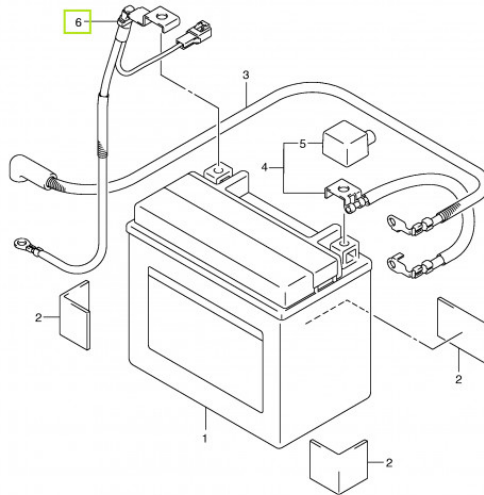

FIG.29

GSX1300RL2 E51_029
BATTERY

123mc.dk

Passer til **Suzuki GSX 1300 R Hayabusa**

Sælgers beskrivelse

Passer til Suzuki GSX 1300 R Hayabusa, Ny original reservedel. Varenr.: 33860-15H00-000 Erstattet af: 33860-15H01 Passer til 2008 GSX1300 BATTERY 2008 GSX1300 BATTERY 2008 GSX1300 BATTERY 2009 GSX1300 BATTERY 2009 GSX1300 BATTERY 2009 GSX1300 BATTERY 2010 GSX1300 BATTERY 2010 GSX1300 BATTERY 2010 GSX1300 BATTERY 2011 GSX1300 BATTERY 2011 GSX1300 BATTERY 2011 GSX1300 BATTERY (GSX1300RL1 E19) 2011 GSX1300 BATTERY (GSX1300RL1 E2) 2011 GSX1300 BATTERY (GSX1300RUFL1 E19) 2012 GSX1300 BATTERY 2012 GSX1300 BATTERY 2012 GSX1300 BATTERY 2012 GSX1300 BATTERY