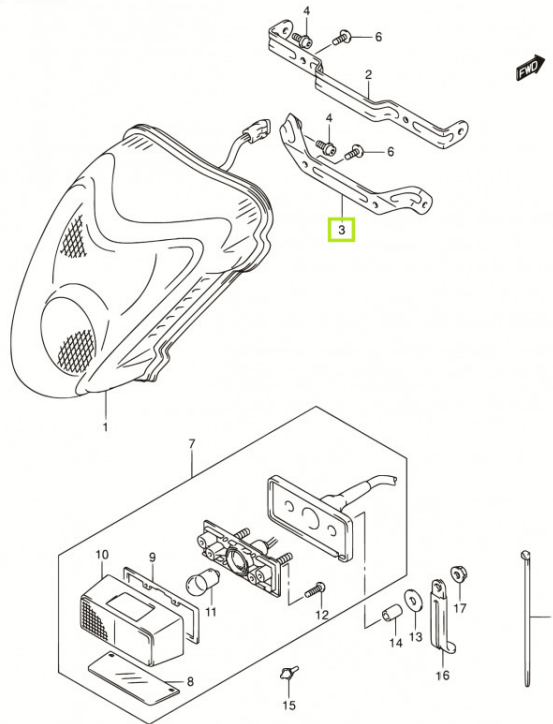

FIG.51

GSX1300RAL3_E02_051
REAR COMBINATION LAMP

123mc.dk

Passer til **Suzuki GSX 1300 R Hayabusa**

Sælgers beskrivelse

Passer til Suzuki GSX 1300 R Hayabusa, Ny original reservedel. Passer til 2008 GSX1300 REAR COMBINATION LAMP 2008 GSX1300 REAR COMBINATION LAMP 2008 GSX1300 REAR COMBINATION LAMP 2009 GSX1300 REAR COMBINATION LAMP 2009 GSX1300 REAR COMBINATION LAMP 2009 GSX1300 REAR COMBINATION LAMP 2010 GSX1300 REAR COMBINATION LAMP 2010 GSX1300 REAR COMBINATION LAMP 2010 GSX1300 REAR COMBINATION LAMP 2011 GSX1300 REAR COMBINATION LAMP 2011 GSX1300 REAR COMBINATION LAMP 2011 GSX1300 REAR COMBINATION LAMP 2011 GSX1300 REAR COMBINATION LAMP 2012 GSX1300 REAR COMBINATION LAMP 2012 GSX1300 REAR COMBINATION LAMP 2012 GSX1300 REAR COMBINATION LAMP 2012 GSX1300 REAR COMBINATION LAMP 2012 GSX1300 REAR COMBINATION LAMP 2013 GSX1300RA L3 E2-E19 51 - REAR COMBINATION LAMP (GSX1300RAL3 E02)