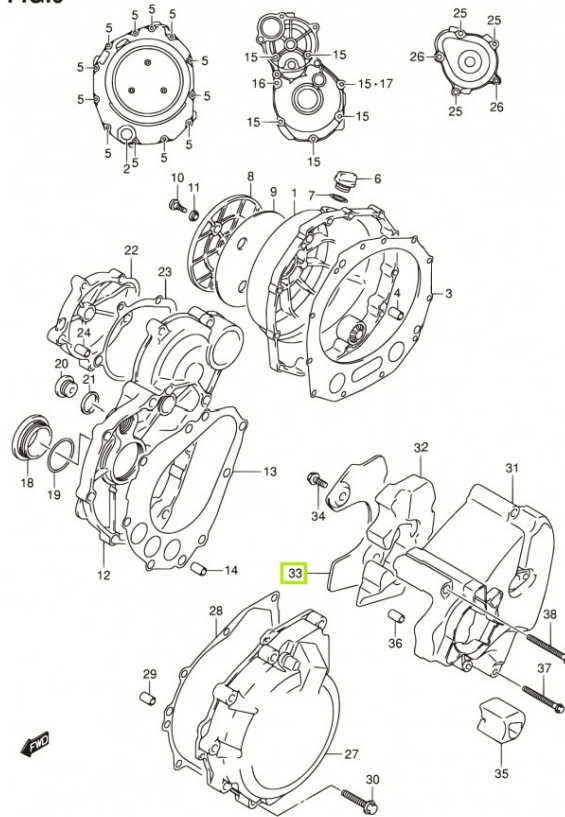

TIL SALG PÅ 123MC.DK

SÆLGER

Sydfyns MC Service
Møllevvej 19 Ulbølle
5762 Vester Skerninge

Email sydfynmc@mail.dk
Telefon 62241635 / 40377224
CVR 11524494

ANNONCE

11363-15H00 PLATE,ENGINE SPROCKET COVER

Pris kr. 102,-

FIG.6

GSX1300RAL3_E02_006
CRANKCASE COVER

123mc.dk

Passer til **Suzuki GSX 1300 R Hayabusa**

Sælgers beskrivelse

Passer til Suzuki GSX 1300 R Hayabusa, Ny original reservedel. Passer til 2008 GSX1300 CRANKCASE COVER 2008 GSX1300 CRANKCASE COVER 2008 GSX1300 CRANKCASE COVER 2009 GSX1300 CRANKCASE COVER 2009 GSX1300 CRANKCASE COVER 2009 GSX1300 CRANKCASE COVER 2010 GSX1300 CRANKCASE COVER 2010 GSX1300 CRANKCASE COVER 2010 GSX1300 CRANKCASE COVER 2011 GSX1300 CRANKCASE COVER 2011 GSX1300 CRANKCASE COVER 2011 GSX1300 CRANKCASE COVER 2011 GSX1300 CRANKCASE COVER 2012 GSX1300 CRANKCASE COVER 2012 GSX1300 CRANKCASE COVER 2012 GSX1300 CRANKCASE COVER 2012 GSX1300 CRANKCASE COVER 2013 GSX1300RA L3 E2-E19 6 - CRANKCASE COVER