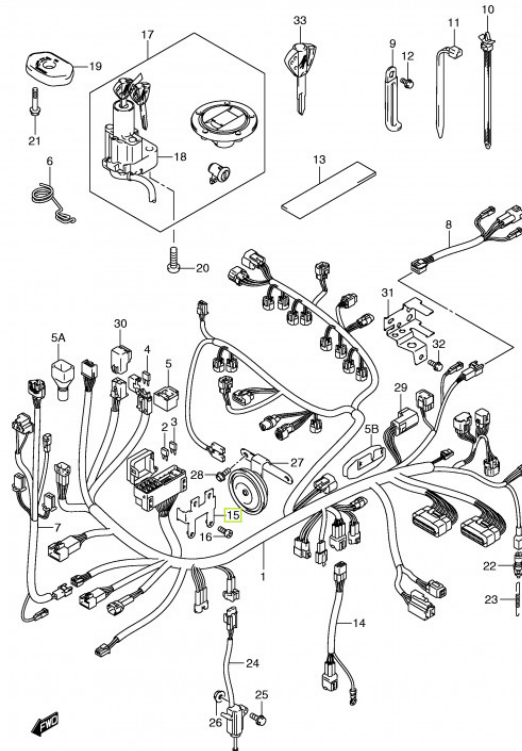

TIL SALG PÅ 123MC.DK

SÆLGER

Sydfyns MC Service
Møllevvej 19 Ulbølle
5762 Vester Skerninge

Email sydfynmc@mail.dk
Telefon 62241635 / 40377224
CVR 11524494

ANNONCE

36744-24F00 BRACKET,FUSE BOX

Pris kr. 105,-

FIG.34

GSX1300RK8 E03 E28_034
WIRING HARNESS

123mc.dk

Passer til Suzuki GSX 1300 R Hayabusa

Sælgers beskrivelse

Passer til Suzuki GSX 1300 R Hayabusa, Nyt passer på. 1999 GSX1300 WIRING HARNESS (MODEL X/Y/K1/K2) 1999 GSX1300 WIRING HARNESS (MODEL X/Y/K1/K2) 1999 GSX1300 WIRING HARNESS (MODEL X/Y/K1/K2) 2000 GSX1300 WIRING HARNESS (MODEL X/Y/K1/K2) 2000 GSX1300 WIRING HARNESS (MODEL X/Y/K1/K2) 2000 GSX1300 WIRING HARNESS (MODEL X/Y/K1/K2) 2001 GSX1300 WIRING HARNESS (MODEL X/Y/K1/K2) 2001 GSX1300 WIRING HARNESS (MODEL X/Y/K1/K2) 2001 GSX1300 WIRING HARNESS (MODEL X/Y/K1/K2) 2002 GSX1300 WIRING HARNESS (MODEL X/Y/K1/K2) 2002 GSX1300 WIRING HARNESS (MODEL X/Y/K1/K2) 2002 GSX1300 WIRING HARNESS (MODEL X/Y/K1/K2) 2003 GSX1300 WIRING HARNESS (MODEL K3) 2003 GSX1300 WIRING HARNESS (MODEL K3) 2003 GSX1300 WIRING HARNESS (MODEL K3) 2003 GSX1300 WIRING HARNESS (MODEL K3) 2004 GSX1300 WIRING HARNESS 2004 GSX1300 WIRING HARNESS 2004 GSX1300 WIRING HARNESS 2004 GSX1300 WIRING HARNESS 2004 GSX1300 WIRING HARNESS 2005 GSX1300 WIRING HARNESS 2005 GSX1300 WIRING HARNESS 2005 GSX1300 WIRING HARNESS 2005 GSX1300 WIRING HARNESS 2005 GSX1300 WIRING HARNESS 2006 GSX1300 WIRING HARNESS 2006 GSX1300 WIRING HARNESS 2006 GSX1300 WIRING HARNESS 2006 GSX1300 WIRING HARNESS 2006 GSX1300 WIRING HARNESS 2007 GSX1300 WIRING HARNESS 2007 GSX1300 WIRING HARNESS 2007 GSX1300RU2 WIRING HARNESS 2008 GSX1300 WIRING HARNESS (GSX1300RK8/RK9 P37) 2008 GSX1300 WIRING HARNESS (MODEL K8/K9)