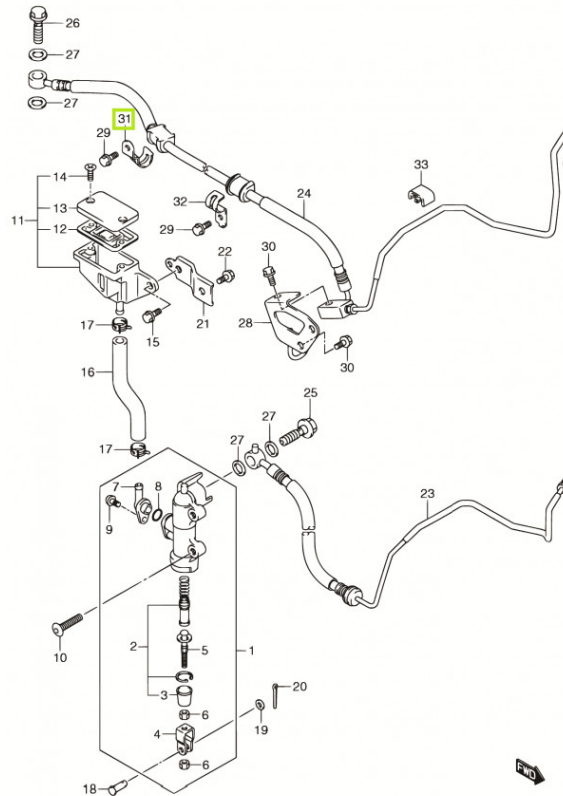

TIL SALG PÅ 123MC.DK

SÆLGER

Sydfyns MC Service
Møllevvej 19 Ulbølle
5762 Vester Skerninge

Email sydfynmc@mail.dk
Telefon 62241635 / 40377224
CVR 11524494

ANNONCE

69268-15H00 CLAMP,RR BRAKE HOSE

Ring for pris

FIG.107

GSX1300RAL3_E02_107
REAR MASTER CYLINDER

123mc.dk

Passer til **Suzuki GSX 1300 R Hayabusa**

Sælgers beskrivelse

Passer til Suzuki GSX 1300 R Hayabusa, Ny original reservedel. Passer til 2008 GSX1300 REAR MASTER CYLINDER 2008 GSX1300 REAR MASTER CYLINDER 2008 GSX1300 REAR MASTER CYLINDER 2009 GSX1300 REAR MASTER CYLINDER 2009 GSX1300 REAR MASTER CYLINDER 2009 GSX1300 REAR MASTER CYLINDER 2010 GSX1300 REAR MASTER CYLINDER 2010 GSX1300 REAR MASTER CYLINDER 2010 GSX1300 REAR MASTER CYLINDER 2011 GSX1300 REAR MASTER CYLINDER 2011 GSX1300 REAR MASTER CYLINDER 2011 GSX1300 REAR MASTER CYLINDER 2011 GSX1300 REAR MASTER CYLINDER 2012 GSX1300 REAR MASTER CYLINDER 2012 GSX1300 REAR MASTER CYLINDER 2012 GSX1300 REAR MASTER CYLINDER 2012 GSX1300 REAR MASTER CYLINDER 2013 GSX1300RA L3 E2-E19 107 - REAR MASTER CYLINDER (GSX1300RAL3 E02)