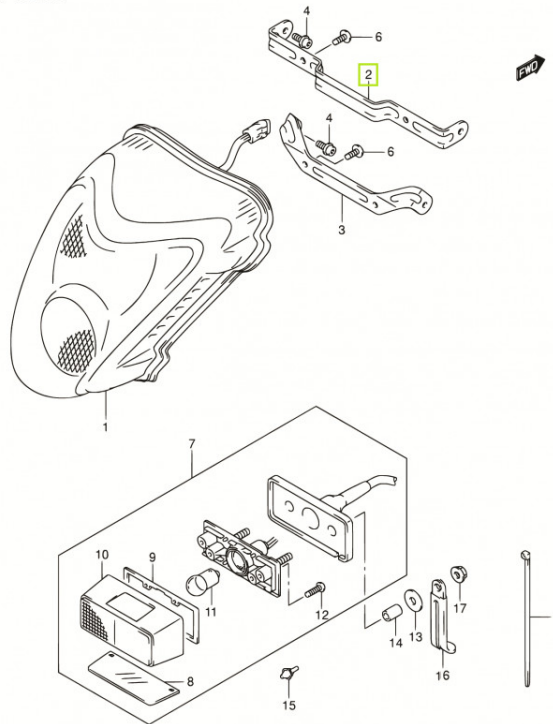

FIG.51

GSX1300RAL3_E02_051
REAR COMBINATION LAMP

123mc.dk

Passer til Suzuki GSX 1300 R Hayabusa

Sælgers beskrivelse

Passer til Suzuki GSX 1300 R Hayabusa, Ny original reservedel. Passer til 2008 GSX1300 REAR COMBINATION LAMP 2008 GSX1300 REAR COMBINATION LAMP 2008 GSX1300 REAR COMBINATION LAMP 2009 GSX1300 REAR COMBINATION LAMP 2009 GSX1300 REAR COMBINATION LAMP 2009 GSX1300 REAR COMBINATION LAMP 2010 GSX1300 REAR COMBINATION LAMP 2010 GSX1300 REAR COMBINATION LAMP 2010 GSX1300 REAR COMBINATION LAMP 2011 GSX1300 REAR COMBINATION LAMP 2011 GSX1300 REAR COMBINATION LAMP 2011 GSX1300 REAR COMBINATION LAMP 2011 GSX1300 REAR COMBINATION LAMP 2012 GSX1300 REAR COMBINATION LAMP 2012 GSX1300 REAR COMBINATION LAMP 2012 GSX1300 REAR COMBINATION LAMP 2012 GSX1300 REAR COMBINATION LAMP 2012 GSX1300 REAR COMBINATION LAMP 2013 GSX1300RA L3 E2-E19 51 - REAR COMBINATION LAMP (GSX1300RAL3 E02)