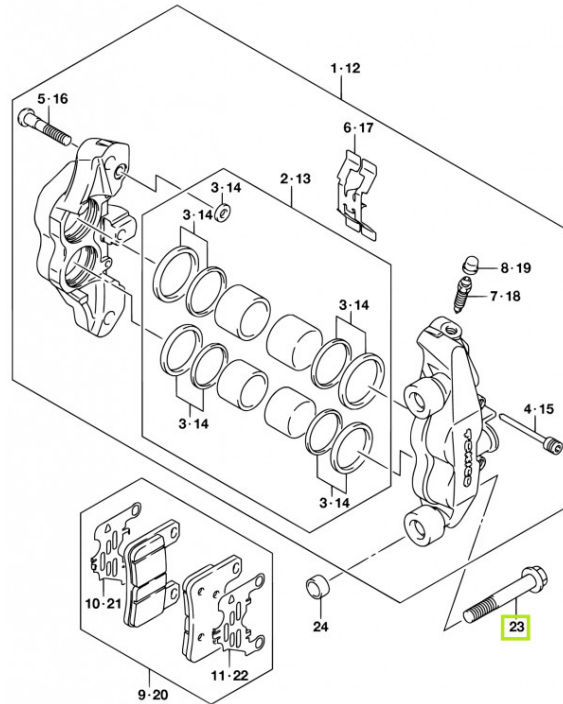

VZR1800L7_E02_535C
FRONT CALIPER

123mc.dk

Passer til Suzuki

Sælgers beskrivelse

Passer til Suzuki , Ny original reservedel. Varenr.: 09103-10386-000 Udskiftet af: 09103-10392 Passer til 2005 GSX-R1000 2005 LT-A700X KINGQUAD 4X4 2006 GSX-R1000 2006 GSX-R600 2006 GSX-R750 2006 LT-A700X KINGQUAD 4X4 2006 VZR1800R (M1800) INTRUDER 2007 GSX-R1000 2007 GSX-R600 2007 GSX-R750 2007 LT-A450X KINGQUAD 4X4 2007 LT-A700X KINGQUAD 4X4 2007 VZR1800R(Z) (M1800) INTRUDER 2008 GSX1300BK(A) B-KING 2008 GSX1300R HAYABUSA 2008 GSX-R1000 2008 GSX-R600 2008 GSX-R750 2008 LT-A450X KINGQUAD 4X4 LIMITED 2008 LT-A750X KINGQUAD AXI 4X4 LIMITED 2008 VZR1800R(N)(Z)(R2) (M1800) INTRUDER 2009 GSX1300BK(A) B-KING 2009 GSX 1300 R HAYABUSA 2009 GSX-R600 2009 GSX-R750 2009 LT-A450X(Z) KINGQUAD 4X4 2009 LT-A500XP(Z) KINGQUAD AXI 4X4 2009 LT-A750XP(Z) KINGQUAD AXI 4X4 2009 LT-A750X(Z) KINGQUAD AXI 4X4 2009 VZR1800R(N)(Z)(R2) (M1800) INTRUDER 2010 GSX1300BK(A) B-KING 2010 GSX1300R HAYABUSA 2010 GSX-R600 2010 GSX-R750 2010 LT-A450X(Z) KINGQUAD 4X4 2010 LT-A500XP(Z) KINGQUAD AXI 4X4 2010 LT-A750XP(Z) KINGQUAD AXI 4X4 2010 LT-A750X(Z) KINGQUAD AXI 4X4 2010 VZR1800R(N)(Z)(R) (M1800) INTRUDER 2011 GSX1300R HAYABUSA 2011 LT-A500XP(Z) KINGQUAD AXI 4X4 2011 LT-A750XP(Z) KINGQUAD AXI 4X4 2011 LT-A750X(Z) KINGQUAD AXI 4X4 2011 VZR1800(N)(Z)(R) (M1800) INTRUDER 2012 GSX1300R HAYABUSA 2012 LT-A500XP(Z) KINGQUAD AXI 4X4 2012 LT-A500X(Z) KINGQUAD AXI 4X4 2012 LT-A750XP(Z) KINGQUAD AXI 4X4 2012 LT-A750X(Z) KINGQUAD AXI 4X4 2012 VZR1800(N)(Z)(R) (M1800) INTRUDER 2013 LT-A500XP(Z) KINGQUAD AXI 4X4 2013 LT-A500X(Z) KINGQUAD AXI 4X4 2013 LT-A750XP(Z) KINGQUAD AXI 4X4 2013 LT-A750X(Z) KINGQUAD AXI 4X4 2013 VZR1800(Z)(R) (M1800) INTRUDER 2014 DL1000A V-STROM 2014 LT-A500XP(Z) KINGQUAD AXI 4X4 2014 LT-A500X(Z) KINGQUAD AXI 4X4 2014 LT-A750XP(Z) KINGQUAD AXI 4X4 2014 LT-A750X(Z) KINGQUAD AXI 4X4 2014 VZR1800 (M1800) INTRUDER 2015 DL 1000 V-STROM 2015 LT-A500X(Z) KINGQUAD AXI 4X4 2015 LT-A750XPV(Z) KINGQUAD AXI 4X4 2015 LT-A750XP(Z) KINGQUAD AXI 4X4 2015 LT-A750X(Z) KINGQUAD AXI 4X4 2015 VZR 1800 M 1800 INTRUDER 2016 DL1000A V-STROM 2016 LT-A500X KINGQUAD AXI 4X4 2016 LT-A500XP KINGQUAD AXI 4X4 2016 LT-A750XP(Z) KINGQUAD AXI 4X4 2016 LT-A750X(Z) KINGQUAD AXI 4X4 2016 VZR1800(BZ) (M1800) INTRUDER 2017 LT-A500X KINGQUAD AXI 4X4 2017 LT-A500XP KINGQUAD AXI 4X4 2017 LT-A750XP KINGQUAD AXI 4X4 2017 VZR1800(BZ) INTRUDER 2018 DL1000(A)(XA) V-STROM 2018 LT-A500X KINGQUAD AXI 4X4 2018 LT-A500XP KINGQUAD AXI 4X4 2018 LT-A750X KINGQUAD AXI 4X4 2018 LT-A750XP KINGQUAD AXI 4X4