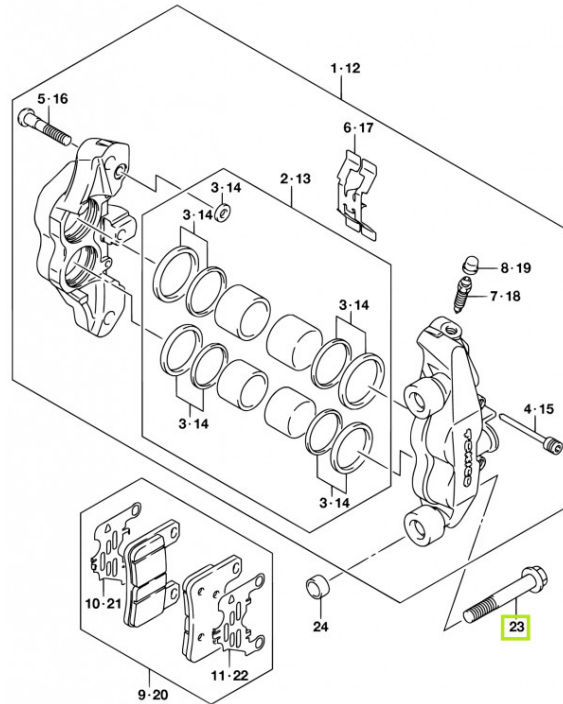

VZR1800L7_E02_535C
FRONT CALIPER

123mc.dk

Passer til Suzuki

Sælgers beskrivelse

Passer til Suzuki , Ny original reservedel. Varenr.: 09103-10386-000 Udskiftet af: 09103-10392 Passer til 2005 GSX-R1000 2005 LT-A700X KINGQUAD 4X4 2006 GSX-R1000 2006 GSX-R600 2006 GSX-R750 2006 LT-A700X KINGQUAD 4X4 2006 VZR1800R (M1800) INTRUDER 2007 GSX-R1000 2007 GSX-R600 2007 GSX-R750 2007 LT-A450X KINGQUAD 4X4 2007 LT-A700X KINGQUAD 4X4 2007 VZR1800R(Z) (M1800) INTRUDER 2008 GSX1300BK(A) B-KING 2008 GSX1300R HAYABUSA 2008 GSX-R1000 2008 GSX-R600 2008 GSX-R750 2008 LT-A450X KINGQUAD 4X4 LIMITED 2008 LT-A750X KINGQUAD AXI 4X4 LIMITED 2008 VZR1800R(N)(Z)(R2) (M1800) INTRUDER 2009 GSX1300BK(A) B-KING 2009 GSX 1300 R HAYABUSA 2009 GSX-R600 2009 GSX-R750 2009 LT-A450X(Z) KINGQUAD 4X4 2009 LT-A500XP(Z) KINGQUAD AXI 4X4 2009 LT-A750XP(Z) KINGQUAD AXI 4X4 2009 LT-A750X(Z) KINGQUAD AXI 4X4 2009 VZR1800R(N)(Z)(R2) (M1800) INTRUDER 2010 GSX1300BK(A) B-KING 2010 GSX1300R HAYABUSA 2010 GSX-R600 2010 GSX-R750 2010 LT-A450X(Z) KINGQUAD 4X4 2010 LT-A500XP(Z) KINGQUAD AXI 4X4 2010 LT-A750XP(Z) KINGQUAD AXI 4X4 2010 LT-A750X(Z) KINGQUAD AXI 4X4 2010 VZR1800R(N)(Z)(R) (M1800) INTRUDER 2011 GSX1300R HAYABUSA 2011 LT-A500XP(Z) KINGQUAD AXI 4X4 2011 LT-A750XP(Z) KINGQUAD AXI 4X4 2011 LT-A750X(Z) KINGQUAD AXI 4X4 2011 VZR1800(N)(Z)(R) (M1800) INTRUDER 2012 GSX1300R HAYABUSA 2012 LT-A500XP(Z) KINGQUAD AXI 4X4 2012 LT-A500X(Z) KINGQUAD AXI 4X4 2012 LT-A750XP(Z) KINGQUAD AXI 4X4 2012 LT-A750X(Z) KINGQUAD AXI 4X4 2012 VZR1800(N)(Z)(R) (M1800) INTRUDER 2013 LT-A500XP(Z) KINGQUAD AXI 4X4 2013 LT-A500X(Z) KINGQUAD AXI 4X4 2013 LT-A750XP(Z) KINGQUAD AXI 4X4 2013 LT-A750X(Z) KINGQUAD AXI 4X4 2013 VZR1800(Z)(R) (M1800) INTRUDER 2014 DL1000A V-STROM 2014 LT-A500XP(Z) KINGQUAD AXI 4X4 2014 LT-A500X(Z) KINGQUAD AXI 4X4 2014 LT-A750XP(Z) KINGQUAD AXI 4X4 2014 LT-A750X(Z) KINGQUAD AXI 4X4 2014 VZR1800 (M1800) INTRUDER 2015 DL 1000 V-STROM 2015 LT-A500X(Z) KINGQUAD AXI 4X4 2015 LT-A750XPV(Z) KINGQUAD AXI 4X4 2015 LT-A750XP(Z) KINGQUAD AXI 4X4 2015 LT-A750XV(Z) KINGQUAD AXI 4X4 2015 LT-A750X(Z) KINGQUAD AXI 4X4 2015 VZR 1800 M 1800 INTRUDER 2016 DL1000A V-STROM 2016 LT-A500X KINGQUAD AXI 4X4 2016 LT-A500XP KINGQUAD AXI 4X4 2016 LT-A750XP(Z) KINGQUAD AXI 4X4 2016 LT-A750X(Z) KINGQUAD AXI 4X4 2016 VZR1800(BZ) (M1800) INTRUDER 2017 LT-A500X KINGQUAD AXI 4X4 2017 LT-A500XP KINGQUAD AXI 4X4 2017 LT-A750XP KINGQUAD AXI 4X4 2017 LT-A750X(Z) KINGQUAD AXI 4X4 2017 VZR1800(BZ) INTRUDER 2018 DL1000(A)(XA) V-STROM 2018 LT-A500X KINGQUAD AXI 4X4 2018 LT-A500XP KINGQUAD AXI 4X4 2018 LT-A750X KINGQUAD AXI 4X4 2018 LT-A750XP KINGQUAD AXI 4X4