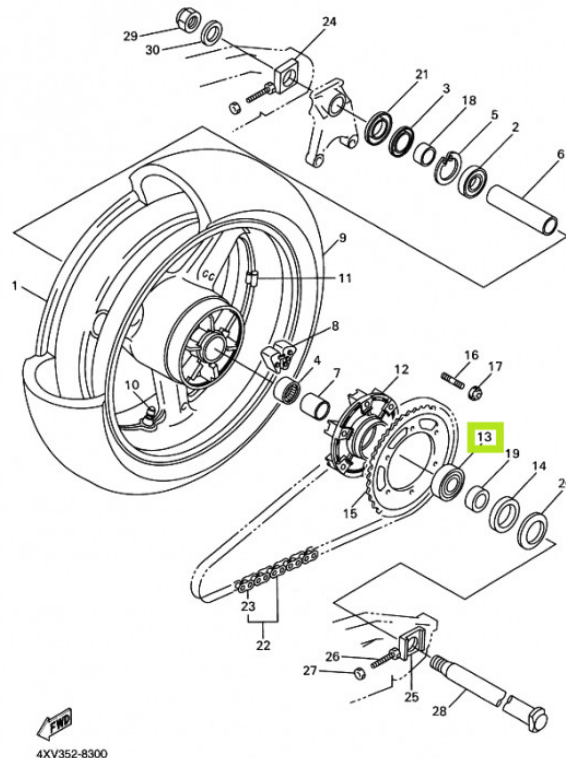

TIL SALG PÅ 123MC.DK

SÆLGER

Sydfyns MC Service
Møllevvej 19 Ulbølle
5762 Vester Skerninge

Email sydfynmc@mail.dk
Telefon 62241635 / 40377224
CVR 11524494

ANNONCE

93306-20646 BEARING

Pris kr. 578 ,-

123mc.dk

Passer til Yamaha

Sælgers beskrivelse

Passer til Yamaha , Nyt passer til. 1999 R1 - YZF-R1 REAR WHEEL 1999 R6 - YZF-R6 REAR WHEEL 2000 R6 - YZF-R6 REAR WHEEL 2001 R6 - YZF-R6 REAR WHEEL 2002 YZF-R6 REAR WHEEL 2015 YZF-R1 REAR WHEEL 2015 YZF-R1M REAR WHEEL 2016 MTN1000 REAR WHEEL 2016 YZF-R1 REAR WHEEL 2016 YZF-R1 REAR WHEEL 2016 YZF-R1M REAR WHEEL 2017 MTN1000 MT-10 REAR WHEEL 2017 MTN1000D MT-10 SP REAR WHEEL 2017 YZF-R1 REAR WHEEL 2017 YZF-R1M REAR WHEEL 2018 MTN1000 MT-10 REAR WHEEL 2018 YZF-R1 REAR WHEEL 2018 YZF-R1M REAR WHEEL