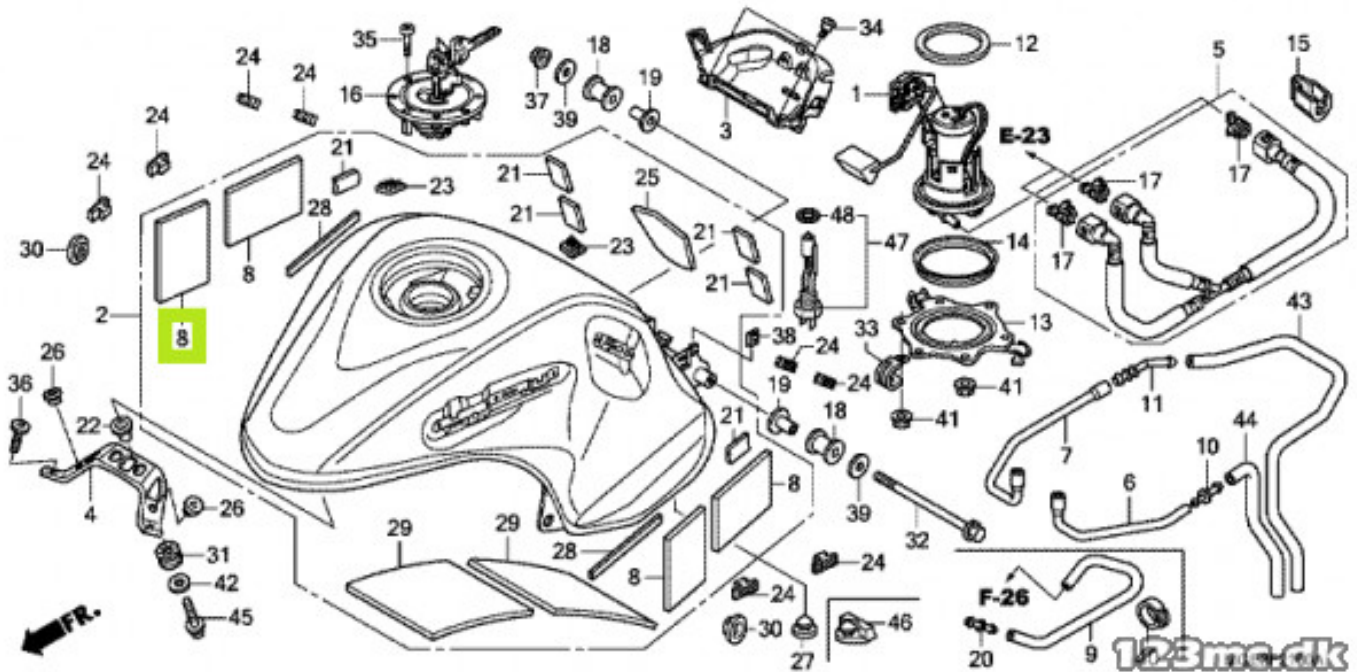

Passer til Honda CBR 1000

Sælgers beskrivelse

Passer til Honda CBR 1000, Nyt passer på. 2004 CBR1000RR4 E / KMH F-17 FUEL TANK/FUEL PUMP 2004 CBR1000RR4 ED / KPH F-17 FUEL TANK/FUEL PUMP 2004 CBR1000RR4 F / CMF KPH F-17 FUEL TANK/FUEL PUMP 2004 CBR1000RR4 G / KPH F-17 FUEL TANK/FUEL PUMP 2005 CBR1000RR5 E / KMH F-17 FUEL TANK/FUEL PUMP 2005 CBR1000RR5 E / KMH SPC 3E F-17 FUEL TANK/FUEL PUMP 2005 CBR1000RR5 ED / KPH F-17 FUEL TANK/FUEL PUMP 2005 CBR1000RR5 ED / KPH SPC 2ED F-17 FUEL TANK/FUEL PUMP 2005 CBR1000RR5 F / CMF KPH F-17 FUEL TANK/FUEL PUMP 2005 CBR1000RR5 G / KPH F-17 FUEL TANK/FUEL PUMP 2005 CBR1000RR5 G / KPH SPC 2G F-17 FUEL TANK/FUEL PUMP 2006 CBR1000RR6 E / KMH F-17 FUEL TANK/FUEL PUMP 2006 CBR1000RR6 ED / KPH F-17 FUEL TANK/FUEL PUMP 2006 CBR1000RR6 F / CMF F-17 FUEL TANK/FUEL PUMP 2007 CBR1000RR7 E F-17 FUEL TANK/FUEL PUMP 2007 CBR1000RR7 E / REP F-17 FUEL TANK/FUEL PUMP 2007 CBR1000RR7 E / SPC 3E F-17 FUEL TANK/FUEL PUMP 2007 CBR1000RR7 ED F-17 FUEL TANK/FUEL PUMP 2007 CBR1000RR7 ED / CMF REP F-17 FUEL TANK/FUEL PUMP 2007 CBR1000RR7 ED / SPC 2ED F-17 FUEL TANK/FUEL PUMP 2007 CBR1000RR7 F / CMF F-17 FUEL TANK/FUEL PUMP 2010 VFR1200FA E / MKH F-21 FUEL TANK/FUEL PUMP 2010 VFR1200FA ED F-21 FUEL TANK/FUEL PUMP 2010 VFR1200FA F / CMF F-21 FUEL TANK/FUEL PUMP 2010 VFR1200FDA E / MKH F-21 FUEL TANK/FUEL PUMP 2010 VFR1200FDA ED F-21 FUEL TANK/FUEL PUMP 2010 VFR1200FDA F / CMF F-21 FUEL TANK/FUEL PUMP 2011 VFR1200F F-21 FUEL TANK/FUEL PUMP 2011 VFR1200FB E F-21 FUEL TANK/FUEL PUMP 2011 VFR1200FB ED F-21 FUEL TANK/FUEL PUMP 2011 VFR1200FB F F-21 FUEL TANK/FUEL PUMP 2011 VFR1200FDB E F-21 FUEL TANK/FUEL PUMP 2011 VFR1200FDB ED F-21 FUEL TANK/FUEL PUMP 2011 VFR1200FDB F F-21 FUEL TANK/FUEL PUMP 2012 VFR1200F F-21 FUEL TANK/FUEL PUMP 2012 VFR1200FD F-21 FUEL TANK/FUEL PUMP