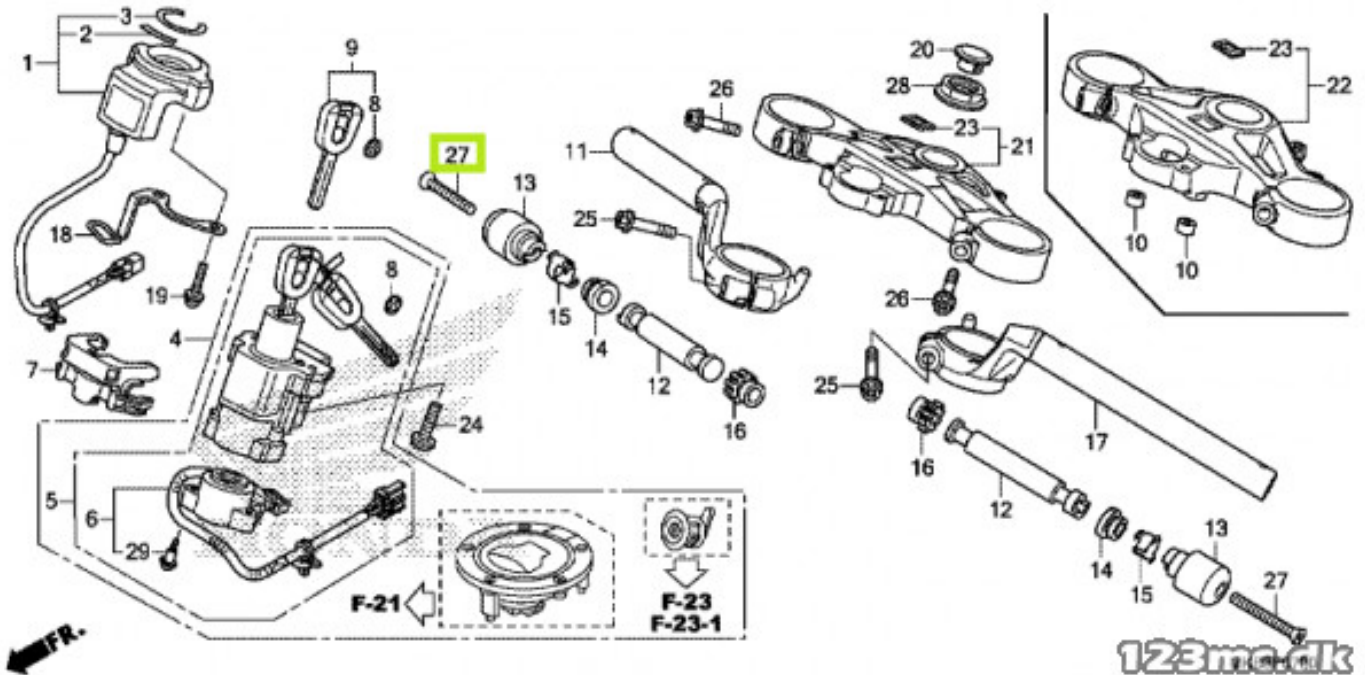

Passer til Honda CBR 1000 RR Fireblade

Sælgers beskrivelse

Passer til Honda CBR 1000 RR Fireblade, Nyt passer til. 2009 CBR1000RR9 2ED / TRI F-5 HANDLE PIPE/TOP BRIDGE 2009 CBR1000RR9 3E / MKH MME TRI F-5 HANDLE PIPE/TOP BRIDGE 2009 CBR1000RR9 3E / MKH TRI F-5 HANDLE PIPE/TOP BRIDGE 2009 CBR1000RR9 4ED / MME REP F-5 HANDLE PIPE/TOP BRIDGE 2009 CBR1000RR9 4ED / REP F-5 HANDLE PIPE/TOP BRIDGE 2009 CBR1000RR9 5E / MKH MME REP F-5 HANDLE PIPE/TOP BRIDGE 2009 CBR1000RR9 5E / MKH REP F-5 HANDLE PIPE/TOP BRIDGE 2009 CBR1000RR9 E / MK F-5 HANDLE PIPE/TOP BRIDGE 2009 CBR1000RR9 E / MME F-5 HANDLE PIPE/TOP BRIDGE 2009 CBR1000RR9 ED / MK F-5 HANDLE PIPE/TOP BRIDGE 2009 CBR1000RR9 ED / MME F-5 HANDLE PIPE/TOP BRIDGE 2009 CBR1000RR9 F / MK F-5 HANDLE PIPE/TOP BRIDGE 2009 CBR1000RR9 F / MME F-5 HANDLE PIPE/TOP BRIDGE 2010 CB1300SAA E / BCT MKH F-7 HANDLE PIPE/TOP BRIDGE 2010 CB1300SAA ED / BCT F-7 HANDLE PIPE/TOP BRIDGE 2010 CB1300SAA F / BCT CMF F-7 HANDLE PIPE/TOP BRIDGE 2010 CBR1000RAA 2ED / ABS F-5 HANDLE PIPE/TOP BRIDGE 2010 CBR1000RAA 3E / ABS HRC MKH F-5 HANDLE PIPE/TOP BRIDGE 2010 CBR1000RAA 4ED / ABS HRC F-5 HANDLE PIPE/TOP BRIDGE 2010 CBR1000RAA 5E / ABS MKH F-5 HANDLE PIPE/TOP BRIDGE 2010 CBR1000RAA E / ABS MKH F-5 HANDLE PIPE/TOP BRIDGE 2010 CBR1000RAA ED / ABS F-5 HANDLE PIPE/TOP BRIDGE 2010 CBR1000RAA F / ABS CMF F-5 HANDLE PIPE/TOP BRIDGE 2010 CBR1000RRA 2ED / HRC F-5 HANDLE PIPE/TOP BRIDGE 2010 CBR1000RRA 3E / HRC MKH F-5 HANDLE PIPE/TOP BRIDGE 2010 CBR1000RRA 4ED F-5 HANDLE PIPE/TOP BRIDGE 2010 CBR1000RRA 5E / MKH F-5 HANDLE PIPE/TOP BRIDGE 2010 CBR1000RRA E / MKH F-5 HANDLE PIPE/TOP BRIDGE 2010 CBR1000RRA ED F-5 HANDLE PIPE/TOP BRIDGE 2010 CBR1000RRA F / CMF F-5 HANDLE PIPE/TOP BRIDGE 2011 CBR1000RAB 2ED / ABS HRC F-5 HANDLE PIPE/TOP BRIDGE 2011 CBR1000RAB 3E / ABS HRC MKH F-5 HANDLE PIPE/TOP BRIDGE 2011 CBR1000RAB 4ED / ABS REP F-5 HANDLE PIPE/TOP BRIDGE 2011 CBR1000RAB 5E / ABS MKH REP F-5 HANDLE PIPE/TOP BRIDGE 2011 CBR1000RAB E / ABS MKH F-5 HANDLE PIPE/TOP BRIDGE 2011 CBR1000RAB ED / ABS F-5 HANDLE PIPE/TOP BRIDGE 2011 CBR1000RAB F / ABS CMF F-5 HANDLE PIPE/TOP BRIDGE 2011 CBR1000RRB 2ED / HRC F-5 HANDLE PIPE/TOP BRIDGE 2011 CBR1000RRB 3E / HRC MKH F-5 HANDLE PIPE/TOP BRIDGE 2011 CBR1000RRB 4ED / REP F-5 HANDLE PIPE/TOP BRIDGE 2011 CBR1000RRB 5E / MKH REP F-5 HANDLE PIPE/TOP BRIDGE 2011 CBR1000RRB E / MKH F-5 HANDLE PIPE/TOP BRIDGE 2011 CBR1000RRB ED F-5 HANDLE PIPE/TOP BRIDGE 2011 CBR1000RRB F / ABS F-5 HANDLE PIPE/TOP BRIDGE 2012 CBR1000RR F-7 HANDLE PIPE/TOP BRIDGE 2012 CBR1000RR -ABS F-7 HANDLE PIPE/TOP BRIDGE 2013 CBR1000RA F-7 HANDLE PIPE/TOP BRIDGE 2013 CBR1000RR F-7 HANDLE PIPE/TOP BRIDGE (CBR1000RRC/D/RAC/D) 2014 CBR1000RR F-7-1 HANDLE PIPE/TOP BRIDGE (CBR1000RRE/RAE/CBR1000S/SA) 2014 CBR1000RR ABS F-7-1 HANDLE PIPE/TOP BRIDGE (CBR1000RRE/RAE/CBR1000S/SA) 2014 CBR1000RR SP F-7-1 HANDLE PIPE/TOP BRIDGE (CBR1000RRE/RAE/CBR1000S/SA) 2014 CBR1000RR SP ABS F-7-1 HANDLE PIPE/TOP BRIDGE (CBR1000RRE/RAE/CBR1000S/SA) 2015 CBR1000RA F-7 HANDLE PIPE/TOP BRIDGE 2015 CBR1000RR F-7 HANDLE PIPE/TOP BRIDGE