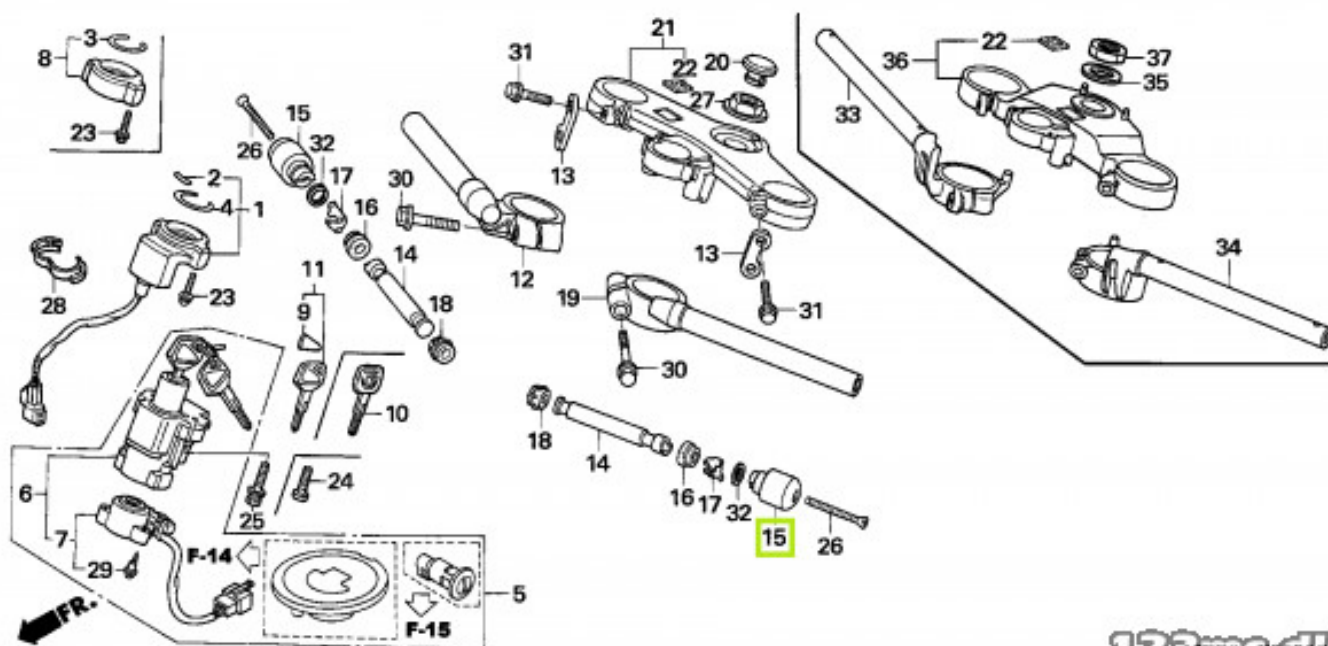

123mc.dk

Passer til Honda CBR 1000 RR-R Fireblade

Sælgers beskrivelse

Passer til Honda CBR 1000 RR-R Fireblade, Nyt passer på. 2004 CBR1000RR4 E / KMH F-6 HANDLE PIPE/TOP BRIDGE 2004 CBR1000RR4 ED / KPH F-6 HANDLE PIPE/TOP BRIDGE 2004 CBR1000RR4 F / CMF KPH F-6 HANDLE PIPE/TOP BRIDGE 2004 CBR1000RR4 G / KPH F-6 HANDLE PIPE/TOP BRIDGE 2004 CBR600RR4 E F-5 HANDLE PIPE/TOP BRIDGE 2004 CBR600RR4 ED F-5 HANDLE PIPE/TOP BRIDGE 2004 CBR600RR4 F F-5 HANDLE PIPE/TOP BRIDGE 2004 CBR600RR4 G F-5 HANDLE PIPE/TOP BRIDGE 2005 CBR1000RR5 E / KMH F-6 HANDLE PIPE/TOP BRIDGE 2005 CBR1000RR5 E / KMH SPC 3E F-6 HANDLE PIPE/TOP BRIDGE 2005 CBR1000RR5 ED / KPH F-6 HANDLE PIPE/TOP BRIDGE 2005 CBR1000RR5 ED / KPH SPC 2ED F-6 HANDLE PIPE/TOP BRIDGE 2005 CBR1000RR5 F / CMF KPH F-6 HANDLE PIPE/TOP BRIDGE 2005 CBR1000RR5 G / KPH F-6 HANDLE PIPE/TOP BRIDGE 2005 CBR1000RR5 G / KPH SPC 2G F-6 HANDLE PIPE/TOP BRIDGE 2005 CBR600RR5 E F-5 HANDLE PIPE/TOP BRIDGE 2005 CBR600RR5 ED F-5 HANDLE PIPE/TOP BRIDGE 2005 CBR600RR5 F F-5 HANDLE PIPE/TOP BRIDGE 2005 CBR600RR5 G F-5 HANDLE PIPE/TOP BRIDGE 2006 CBR1000RR6 E / KMH F-6 HANDLE PIPE/TOP BRIDGE 2006 CBR1000RR6 ED / KPH F-6 HANDLE PIPE/TOP BRIDGE 2006 CBR1000RR6 F / CMF F-6 HANDLE PIPE/TOP BRIDGE 2006 CBR600RR6 E F-5 HANDLE PIPE/TOP BRIDGE 2006 CBR600RR6 E / SPC F-5 HANDLE PIPE/TOP BRIDGE 2006 CBR600RR6 ED F-5 HANDLE PIPE/TOP BRIDGE 2006 CBR600RR6 ED / SPC F-5 HANDLE PIPE/TOP BRIDGE 2006 CBR600RR6 F F-5 HANDLE PIPE/TOP BRIDGE 2006 CBR600RR6 G F-5 HANDLE PIPE/TOP BRIDGE 2006 CBR600RR6 G / SPC F-5 HANDLE PIPE/TOP BRIDGE 2007 CBR1000RR7 E F-6 HANDLE PIPE/TOP BRIDGE 2007 CBR1000RR7 ED F-6 HANDLE PIPE/TOP BRIDGE 2007 CBR1000RR7 ED / CMF REP F-6 HANDLE PIPE/TOP BRIDGE 2007 CBR1000RR7 ED / SPC 2ED F-6 HANDLE PIPE/TOP BRIDGE 2007 CBR1000RR7 F / CMF F-6 HANDLE PIPE/TOP BRIDGE 2008 CBR1000RR8 E / MKH F-5 HANDLE PIPE/TOP BRIDGE 2008 CBR1000RR8 ED F-5 HANDLE PIPE/TOP BRIDGE 2008 CBR1000RR8 F / CMF F-5 HANDLE PIPE/TOP BRIDGE 2009 CBR1000RA9 2ED / ABS MME TRI F-5 HANDLE PIPE/TOP BRIDGE 2009 CBR1000RA9 2ED / ABS MME REP F-5 HANDLE PIPE/TOP BRIDGE 2009 CBR1000RA9 3E / ABS F-5 HANDLE PIPE/TOP BRIDGE 2009 CBR1000RA9 3E / ABS MME F-5 HANDLE PIPE/TOP BRIDGE 2009 CBR1000RA9 4ED / ABS MME REP F-5 HANDLE PIPE/TOP BRIDGE 2009 CBR1000RA9 4ED / ABS REP F-5 HANDLE PIPE/TOP BRIDGE 2009 CBR1000RA9 5E / ABS MKH MME REP F-5 HANDLE PIPE/TOP BRIDGE 2009 CBR1000RA9 5E / ABS MKH REP F-5 HANDLE PIPE/TOP BRIDGE 2009 CBR1000RA9 E / ABS MKH F-5 HANDLE PIPE/TOP BRIDGE 2009 CBR1000RA9 E / ABS MKH MME F-5 HANDLE PIPE/TOP BRIDGE 2009 CBR1000RA9 ED / ABS F-5 HANDLE PIPE/TOP BRIDGE 2009 CBR1000RA9 ED / ABS MME F-5 HANDLE PIPE/TOP BRIDGE 2009 CBR1000RA9 F / ABS CMF F-5 HANDLE PIPE/TOP BRIDGE 2009 CBR1000RA9 F / ABS CMF MME F-5 HANDLE PIPE/TOP BRIDGE 2009 CBR1000RR9 2ED / MME TRI F-5 HANDLE PIPE/TOP BRIDGE 2009 CBR1000RR9 2ED / TRI F-5 HANDLE PIPE/TOP BRIDGE 2009 CBR1000RR9 3E / MKH MME TRI F-5 HANDLE PIPE/TOP BRIDGE 2009 CBR1000RR9 3E / MKH TRI F-5 HANDLE PIPE/TOP BRIDGE 2009 CBR1000RR9 4ED / MME REP F-5 HANDLE PIPE/TOP BRIDGE 2009 CBR1000RR9 4ED / REP F-5 HANDLE PIPE/TOP BRIDGE 2009 CBR1000RR9 5E / MKH MME REP F-5 HANDLE PIPE/TOP BRIDGE 2009 CBR1000RR9 5E / MKH REP F-5 HANDLE PIPE/TOP BRIDGE 2009 CBR1000RR9 E / MK F-5 HANDLE PIPE/TOP BRIDGE 2009 CBR1000RR9 E / MME F-5 HANDLE PIPE/TOP BRIDGE 2009 CBR1000RR9 ED / MK F-5 HANDLE PIPE/TOP BRIDGE 2009 CBR1000RR9 ED / MME F-5 HANDLE PIPE/TOP BRIDGE 2009 CBR1000RR9 F / MK F-5 HANDLE PIPE/TOP BRIDGE 2009 CBR1000RR9 F / MME F-5 HANDLE PIPE/TOP BRIDGE 2010 CBR1000RAA 2ED / ABS F-5 HANDLE PIPE/TOP BRIDGE 2010 CBR1000RAA 3E / ABS HRC MKH F-5 HANDLE PIPE/TOP BRIDGE 2010 CBR1000RAA 4ED / ABS HRC F-5 HANDLE PIPE/TOP BRIDGE 2010 CBR1000RAA 5E / ABS MKH F-5 HANDLE PIPE/TOP BRIDGE 2010 CBR1000RAA E / ABS MKH F-5 HANDLE PIPE/TOP BRIDGE 2010 CBR1000RAA ED / ABS F-5 HANDLE PIPE/TOP BRIDGE 2010 CBR1000RAA F / ABS CMF F-5 HANDLE PIPE/TOP BRIDGE 2010 CBR1000RRA 2ED / HRC F-5 HANDLE PIPE/TOP BRIDGE 2010 CBR1000RRA 3E / HRC MKH F-5 HANDLE PIPE/TOP BRIDGE 2010 CBR1000RRA 4ED F-5 HANDLE PIPE/TOP BRIDGE 2010 CBR1000RRA 5E / MKH F-5 HANDLE PIPE/TOP BRIDGE 2010 CBR1000RRA E / MKH F-5 HANDLE PIPE/TOP BRIDGE 2010 CBR1000RRA ED F-5 HANDLE PIPE/TOP BRIDGE 2010 CBR1000RRA F / CMF F-5 HANDLE PIPE/TOP BRIDGE 2011 CBR1000RAB 2ED / ABS HRC F-5 HANDLE PIPE/TOP BRIDGE 2011 CBR1000RAB 3E / ABS HRC MKH F-5 HANDLE PIPE/TOP BRIDGE 2011 CBR1000RAB 4ED / ABS REP F-5 HANDLE PIPE/TOP BRIDGE 2011 CBR1000RAB 5E / ABS MKH REP F-5 HANDLE PIPE/TOP BRIDGE 2011 CBR1000RAB E / ABS MKH F-5 HANDLE PIPE/TOP BRIDGE 2011 CBR1000RAB ED / ABS F-5 HANDLE PIPE/TOP BRIDGE 2011 CBR1000RAB F / ABS CMF F-5 HANDLE PIPE/TOP BRIDGE 2011 CBR1000RRB 2ED / HRC F-5 HANDLE PIPE/TOP BRIDGE 2011 CBR1000RRB 3E / HRC MKH F-5 HANDLE PIPE/TOP BRIDGE